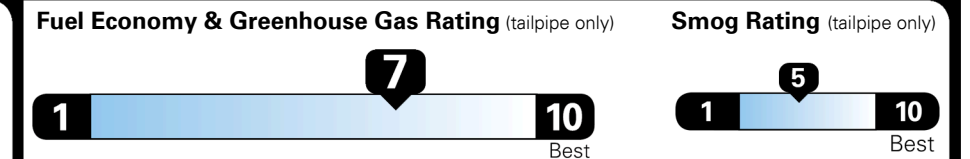

This vehicle emits 271 grams CO₂ per mile. The best emits 0 grams per mile (tailpipe only). Producing and distributing fuel also create emissions; learn more at fueleconomy.gov.

Actual results will vary for many reasons, including driving conditions and how you drive and maintain your vehicle. The average new vehicle gets 27 MPG and costs $6,500 to fuel over 5 years. Cost estimates are based on 15,000 miles per year at $ 2.35 per gallon. MPGe is miles per gasoline gallon equivalent. Vehicle emissions are a significant cause of climate change and smog.

fueleconomy.gov

Calculate personalized estimates and compare vehicles

GOVERNMENT 5-STAR SAFETY RATINGS

Overall Vehicle Score ★ ★ ★ ★ ▲

Based on the combined rating of frontal, side and rollover. Should ONLY be compared to other vehicles of similar size and weight. ▲ Safety Concern: Visit www.safercar.gov or call 1-888-327-4236 for more details.

Frontal Driver ★ ★ ★ ★
Crash Passenger ★ ★ ★

Based on the risk of injury in a frontal impact. Should ONLY be compared to other vehicles of similar size and weight.

Side Front seat ★ ★ ★ ★ ★
Crash Rear seat ★ ★ ★ ★ ★ ▲

Star ratings based on the risk of injury in a side impact.

Rollover ★ ★ ★ ★
Star ratings based on the risk of rollover in a single-vehicle crash.

Star ratings range from 1 to 5 stars (★★★★★) with 5 being the highest. Source: National Highway Traffic Safety Administration (NHTSA). www.safercar.gov or 1-888-327-4236

Manufacturer's suggested retail price includes Manufacturer's recommended pre-delivery service. License and title fees, state and local taxes and other dealer installed options and accessories are not included in the manufacturer's suggested retail price.

PARTS CONTENT INFORMATION

FOR VEHICLES IN THIS CAR LINE U.S./CANADIAN PARTS CONTENT: 15 %

MAJOR SOURCES OF FOREIGN PARTS:
MEXICO: 45%
KOREA: 40%

NOTE: PARTS CONTENT DOES NOT INCLUDE FINAL ASSEMBLY, DISTRIBUTION, OR OTHER NON-PARTS COSTS.

FOR THIS VEHICLE FINAL ASSEMBLY POINT:
MEXICO

COUNTRY OF ORIGIN
ENGINE (MOTOR): MEXICO
TRANSMISSION: MEXICO