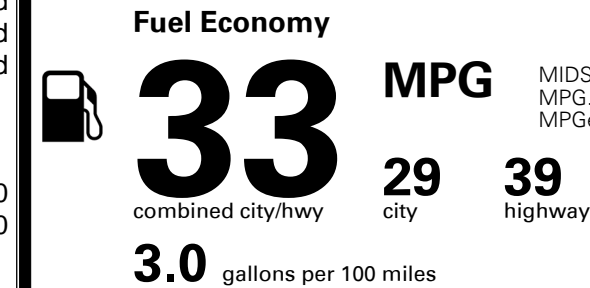

EPA DOT Fuel Economy and Environment

Gasoline Vehicle

MIDSIZE CARS range from 15 to 132 MPG. The best vehicle rates 142 MPGe.

You save $1,250
in fuel costs over 5 years compared to the average new vehicle.

Annual fuel cost
$1,050