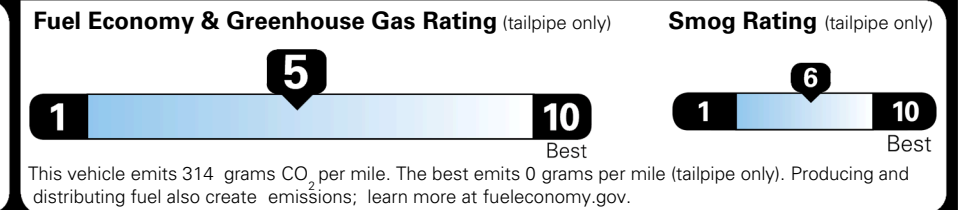

TOTAL ADDITIONAL WEIGHT:

EPA DOT Fuel Economy and Environment

Gasoline Vehicle

You spend \$250 more in fuel costs over 5 years compared to the average new vehicle.

Annual fuel cost \$1,750

Actual results will vary for many reasons, including driving conditions and how you drive and maintain your vehicle. The average new vehicle gets 29 MPG and costs \$8,500 to fuel over 5 years. Cost estimates are based on 15,000 miles per year at \$ 3.30 per gallon. MPGe is miles per gasoline gallon equivalent. Vehicle emissions are a significant cause of climate change and smog.