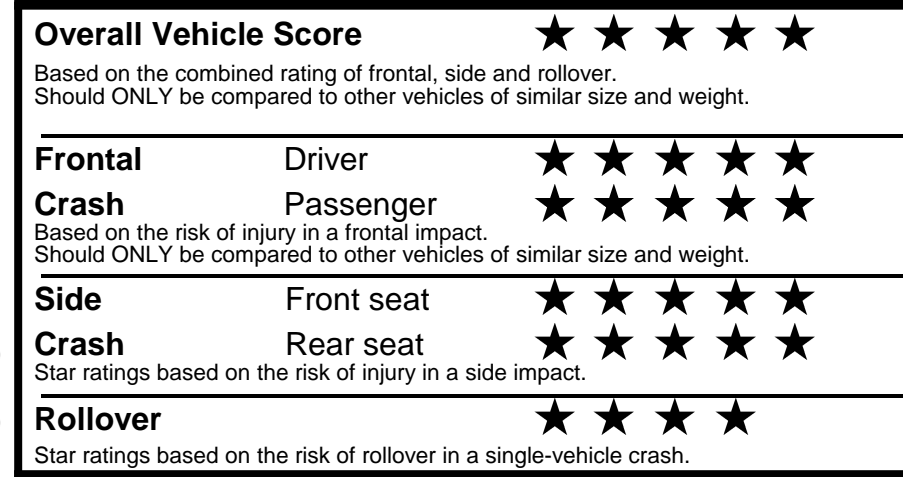

fueleconomy.gov
 Calculate personalized estimates and compare vehicles

GOVERNMENT 5-STAR SAFETY RATINGS

Star ratings range from 1 to 5 stars (★★★★★) with 5 being the highest.
 Source: National Highway Traffic Safety Administration (NHTSA).
www.safercar.gov or 1-888-327-4236