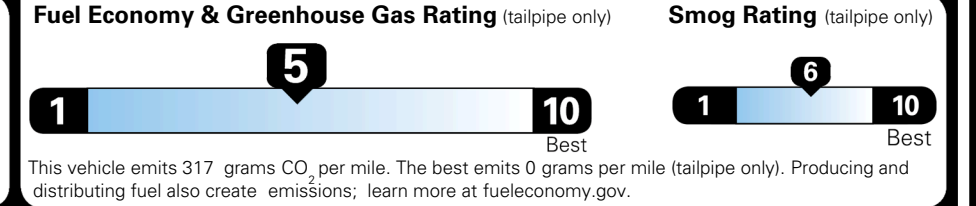

TOTAL ADDITIONAL WEIGHT:

EPA DOT Fuel Economy and Environment

Gasoline Vehicle

You spend \$250 more in fuel costs over 5 years compared to the average new vehicle.

Annual fuel cost \$1,750

Actual results will vary for many reasons, including driving conditions and how you drive and maintain your vehicle. The average new vehicle gets 29 MPG and costs \$8,500 to fuel over 5 years. Cost estimates are based on 15,000 miles per year at \$ 3.30 per gallon. MPGe is miles per gasoline gallon equivalent. Vehicle emissions are a significant cause of climate change and smog.