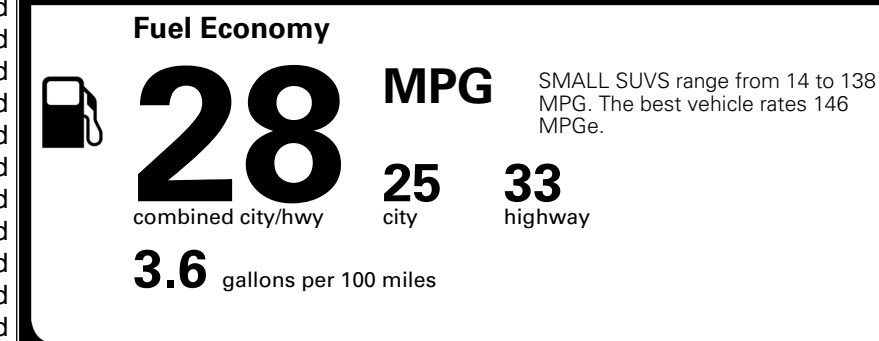

EPA DOT Fuel Economy and Environment

Gasoline Vehicle

You spend $250 more in fuel costs over 5 years compared to the average new vehicle.

Annual fuel cost $1,750