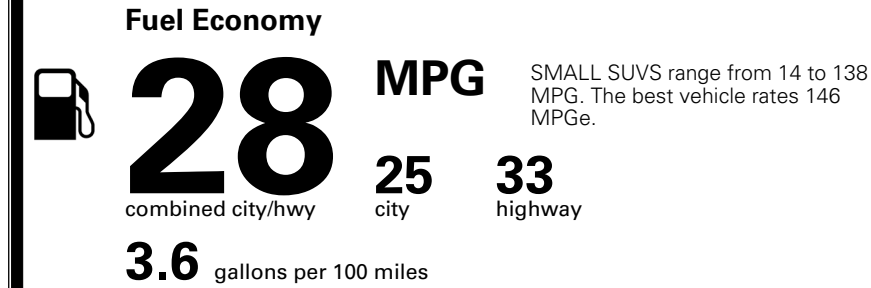

EPA DOT Fuel Economy and Environment

Gasoline Vehicle

You spend $250 more in fuel costs over 5 years compared to the average new vehicle.

Annual fuel cost $1,750