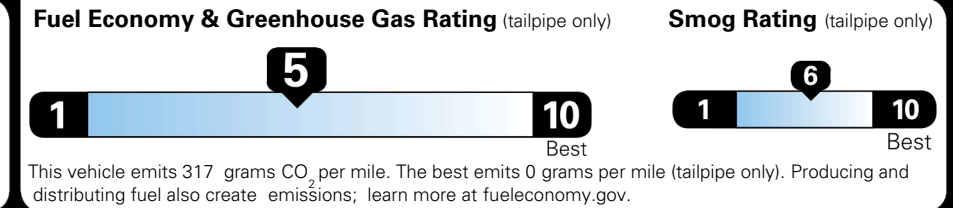

Actual results will vary for many reasons, including driving conditions and how you drive and maintain your vehicle. The average new vehicle gets 29 MPG and costs $8,500 to fuel over 5 years. Cost estimates are based on 15,000 miles per year at $ 3.30 per gallon. MPGe is miles per gasoline gallon equivalent. Vehicle emissions are a significant cause of climate change and smog.

fueleconomy.gov

Calculate personalized estimates and compare vehicles