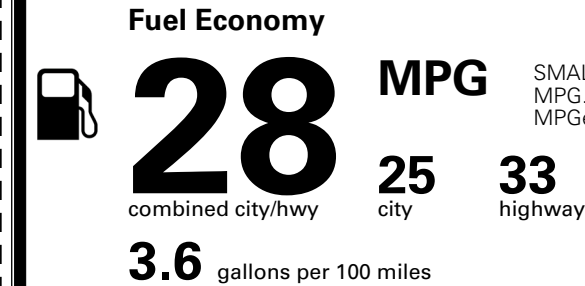

MSRP INCLUDING OPTIONS \$ 32,285.00

INLAND FREIGHT AND HANDLING \$ 1,495.00

TOTAL MANUFACTURER'S SUGGESTED RETAIL PRICE ▶ \$ 33,780.00

TOTAL ADDITIONAL WEIGHT: 6.6

*Additional terms and conditions apply.

**Kia Connect may be currently unavailable for some Model Year 2022 and newer vehicles sold or purchased in Massachusetts; please see owners.kia.com for more information.

EPA DOT Fuel Economy and Environment

SMALL SUVs range from 14 to 125 MPG. The best vehicle rates 146 MPGe.

You spend \$250 more in fuel costs over 5 years compared to the average new vehicle.

Annual fuel cost \$1,750