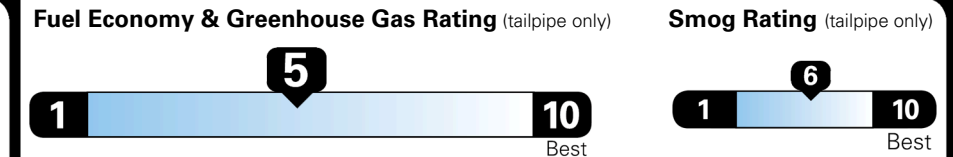

EPA DOT Fuel Economy and Environment

SMALL SUVs range from 14 to 125 MPG. The best vehicle rates 146 MPGe.

You spend \$250 more in fuel costs over 5 years compared to the average new vehicle.

Annual fuel cost \$1,750