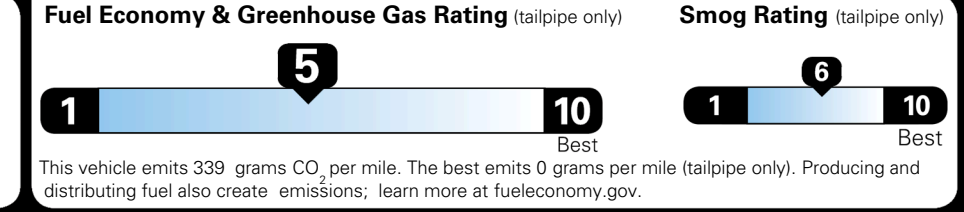

EPA DOT Fuel Economy and Environment

Gasoline Vehicle

You spend **\$1,000** more in fuel costs over 5 years compared to the average new vehicle.

Annual fuel cost **\$1,900**

Actual results will vary for many reasons, including driving conditions and how you drive and maintain your vehicle. The average new vehicle gets 29 MPG and costs \$8,500 to fuel over 5 years. Cost estimates are based on 15,000 miles per year at \$ 3.30 per gallon. MPGe is miles per gasoline gallon equivalent. Vehicle emissions are a significant cause of climate change and smog.