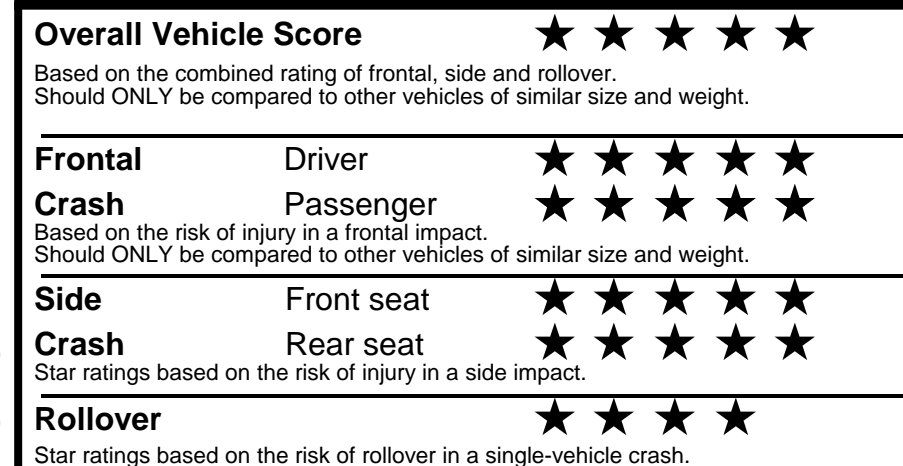

### GOVERNMENT 5-STAR SAFETY RATINGS

Star ratings range from 1 to 5 stars (★★★★★) with 5 being the highest. Source: National Highway Traffic Safety Administration (NHTSA). [www.safercar.gov](http://www.safercar.gov) or 1-888-327-4236