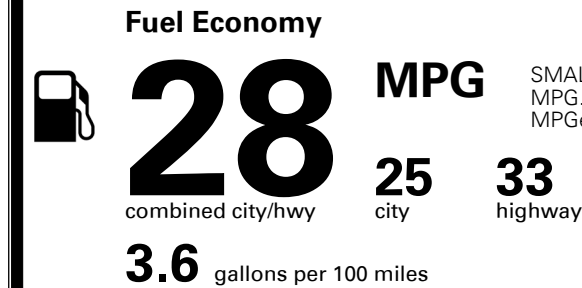

EPA DOT Fuel Economy and Environment

Gasoline Vehicle

SMALL SUVs range from 14 to 125 MPG. The best vehicle rates 146 MPGe.

You spend $250 more in fuel costs over 5 years compared to the average new vehicle.

Annual fuel cost $1,750