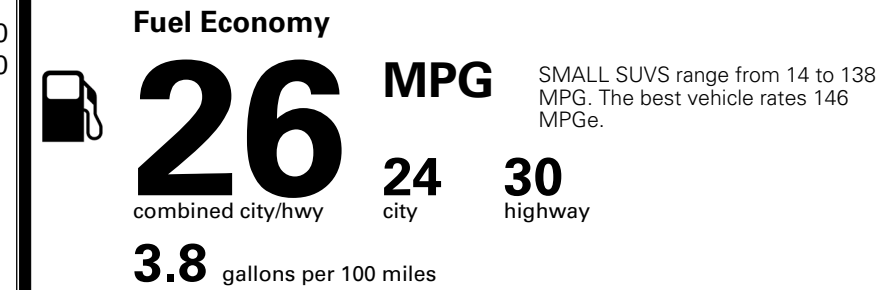

MSRP INCLUDING OPTIONS

\$ 33,785.00

INLAND FREIGHT AND HANDLING

\$ 1,495.00

TOTAL MANUFACTURER'S SUGGESTED RETAIL PRICE ▶

\$ 35,280.00

*Additional terms and conditions apply.
 **Kia Connect may be currently unavailable for some Model Year 2022 and newer vehicles sold or purchased in Massachusetts; please see owners.kia.com for more information.
 NOTE: When you purchase this vehicle, Kia America, Inc. collects personal information you provide to the dealership. For information on our collection and use of personal information and your rights, please see our Privacy Policy on www.kia.com.

TOTAL ADDITIONAL WEIGHT: 6.6

EPA DOT Fuel Economy and Environment

Gasoline Vehicle

You spend \$1,000 more in fuel costs over 5 years compared to the average new vehicle.

Annual fuel cost \$1,900

Actual results will vary for many reasons, including driving conditions and how you drive and maintain your vehicle. The average new vehicle gets 29 MPG and costs \$8,500 to fuel over 5 years. Cost estimates are based on 15,000 miles per year at \$ 3.30 per gallon. MPGe is miles per gasoline gallon equivalent. Vehicle emissions are a significant cause of climate change and smog.