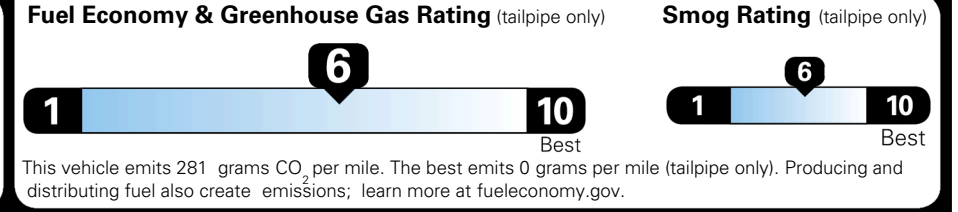

EPA DOT Fuel Economy and Environment

Gasoline Vehicle

You save \$500
 in fuel costs over 5 years compared to the average new vehicle.

Annual fuel cost \$1,500

Actual results will vary for many reasons, including driving conditions and how you drive and maintain your vehicle. The average new vehicle gets 29 MPG and costs \$8,000 to fuel over 5 years. Cost estimates are based on 15,000 miles per year at \$ 3.10 per gallon. MPGe is miles per gasoline gallon equivalent. Vehicle emissions are a significant cause of climate change and smog.