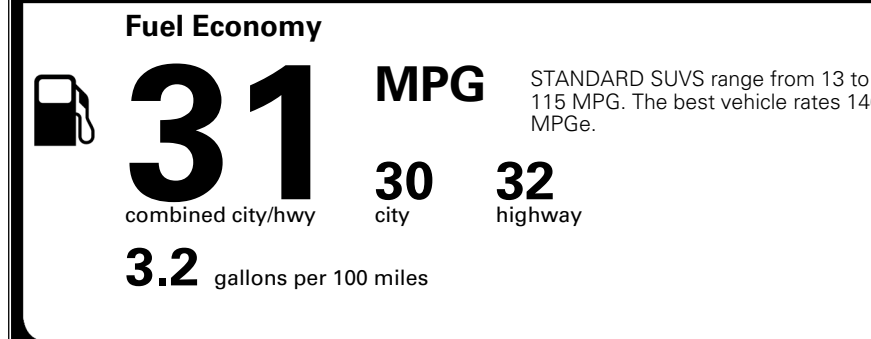

EPA DOT Fuel Economy and Environment

Gasoline Vehicle

You save $500
in fuel costs over 5 years compared to the average new vehicle.

Annual fuel cost $1,500