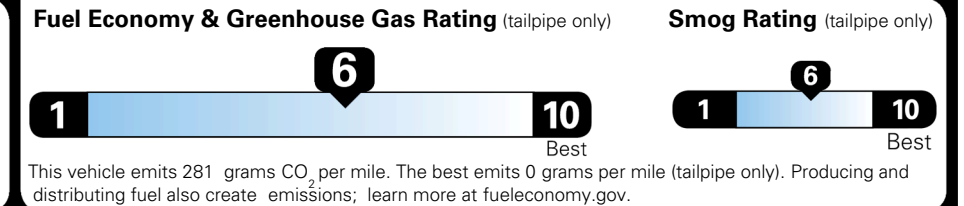

\$495.00
 \$250.00
 \$65.00
 \$155.00

MSRP INCLUDING OPTIONS

\$ 55,455.00

INLAND FREIGHT AND HANDLING

\$ 1,545.00

TOTAL MANUFACTURER'S SUGGESTED RETAIL PRICE ▶

\$ 57,000.00

TOTAL ADDITIONAL WEIGHT: 15.0

EPA DOT Fuel Economy and Environment

Gasoline Vehicle

You save \$500
 in fuel costs over 5 years compared to the average new vehicle.

Annual fuel cost **\$1,500**

Actual results will vary for many reasons, including driving conditions and how you drive and maintain your vehicle. The average new vehicle gets 29 MPG and costs \$8,000 to fuel over 5 years. Cost estimates are based on 15,000 miles per year at \$ 3.10 per gallon. MPGe is miles per gasoline gallon equivalent. Vehicle emissions are a significant cause of climate change and smog.