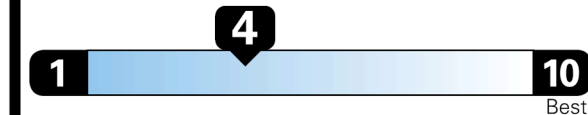

2027 TELLURIDE X-PRO SX-PRESTIGE AWD

MODEL/OPT.CODE: JAC44B5 / 10
EXTERIOR COLOR: TERRAIN BROWN
INTERIOR COLOR: BLACK
VEHICLE ID NUMBER: 5XYPLES16VG016147
PORT OF ENTRY: WEST POINT

Sold To: OH059
Cronin Kia
10590 NEW HAVEN ROAD
HARRISON OH 45030

Ship To: OH059

STANDARD FEATURES

STANDARD SX-PRESTIGE AWD FEATURES

MECHANICAL
2.5L Turbo Engine; 274hp & 311 lb-ft Torque
8-Speed Automatic Transmission
All-Wheel Drive w/ Terrain Mode
Self-Leveling Rear Suspension

ADVANCED DRIVER-ASSISTANCE SYSTEMS

Forward Collision-Avoidance Assist 2
Blind-Spot Collision-Avoidance Assist
Rear Cross-Traffic Collision-Avoidance Assist
Lane Keeping Assist & Lane Following Assist 2
Safe Exit Assist & Highway Driving Assist 2
Parking Distance Warning - Forward / Reverse / Side
Parking Collision-Avoidance Assist - Reverse
Surround View Monitor & Blind-Spot View Monitor
Remote Smart Parking Assist
Navigation-Based Smart Cruise Control-Curve

SAFETY

Dual Front Advanced Airbags & Driver's Knee Airbag
Dual Front and Rear Seat-Mounted Side Airbags
Front Center & Full-Length Curtain Airbags

INTERIOR, COMFORT & CONVENIENCE

Dual 12.3" Screen Panoramic Display w/ Navigation
Head-Up Display and Ergo Motion Driver's Seat
Kia Connect w/Comp 3-Yr Ultimate.* Where Available**
SIRIUSXM® w/Free 3-Mo. Subscription*
Meridian Premium Audio System
Digital Rear View Mirror & 115V Inverter Outlet
Dual Wireless Phone Charger & HomeLink™ Garage Opener
SynTex & SynTex Suede Seating Material
Heated & Ventilated Power Adjustable Front Seats
Heated & Ventilated 2nd Row Captain's Chairs (2 Seats)
Power Tilt & Telescopic Heated Steering Wheel w/ Memory
Engineered Wood Interior Accents

EXTERIOR