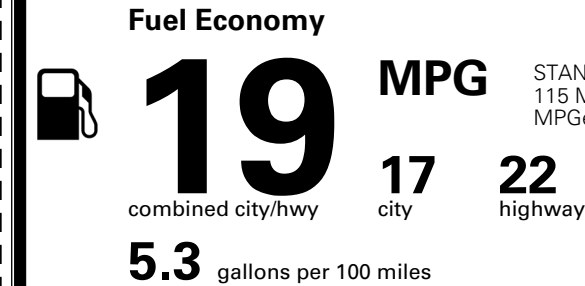

EPA DOT Fuel Economy and Environment

Gasoline Vehicle

STANDARD SUVs range from 12 to 115 MPG. The best vehicle rates 146 MPGe.

You spend
$4,500
more in fuel costs
over 5 years
compared to the
average new vehicle.

Annual fuel cost
$2,600

Fuel Economy & Greenhouse Gas Rating (tailpipe only)