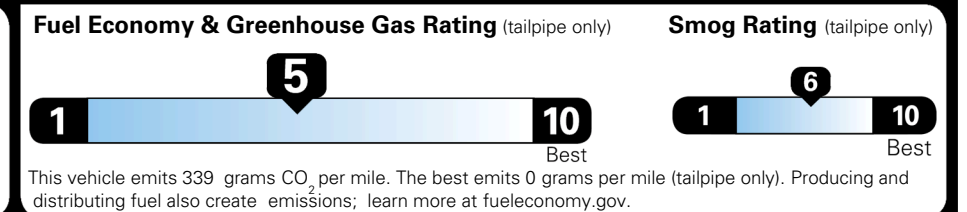

TOTAL ADDITIONAL WEIGHT: 11.3

EPA DOT Fuel Economy and Environment

Gasoline Vehicle

You spend \$1,000 more in fuel costs over 5 years compared to the average new vehicle.

Annual fuel cost \$1,900

Actual results will vary for many reasons, including driving conditions and how you drive and maintain your vehicle. The average new vehicle gets 29 MPG and costs \$8,500 to fuel over 5 years. Cost estimates are based on 15,000 miles per year at \$ 3.30 per gallon. MPGe is miles per gasoline gallon equivalent. Vehicle emissions are a significant cause of climate change and smog.