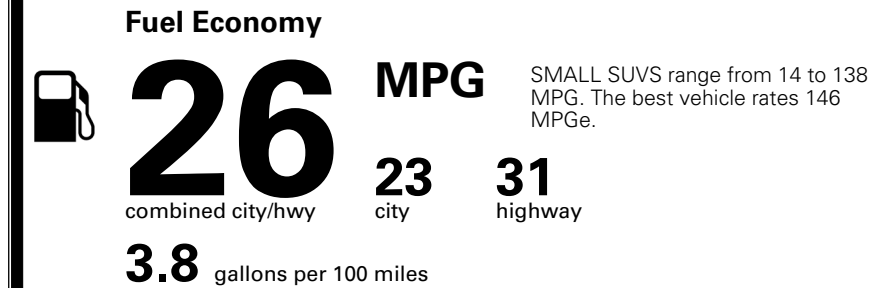

\$ 32,700.00

INLAND FREIGHT AND HANDLING

\$ 1,495.00

TOTAL MANUFACTURER'S SUGGESTED RETAIL PRICE ▶

\$ 34,195.00

*Additional terms and conditions apply.
 **Kia Connect may be currently unavailable for some Model Year 2022 and newer vehicles sold or purchased in Massachusetts; please see owners.kia.com for more information.
 NOTE: When you purchase this vehicle, Kia America, Inc. collects personal information you provide to the dealership. For information on our collection and use of personal information and your rights, please see our Privacy Policy on www.kia.com.

TOTAL ADDITIONAL WEIGHT: 11.3

EPA DOT Fuel Economy and Environment

Gasoline Vehicle

You spend \$1,000 more in fuel costs over 5 years compared to the average new vehicle.

Annual fuel cost \$1,900

Actual results will vary for many reasons, including driving conditions and how you drive and maintain your vehicle. The average new vehicle gets 29 MPG and costs \$8,500 to fuel over 5 years. Cost estimates are based on 15,000 miles per year at \$ 3.30 per gallon. MPGe is miles per gasoline gallon equivalent. Vehicle emissions are a significant cause of climate change and smog.