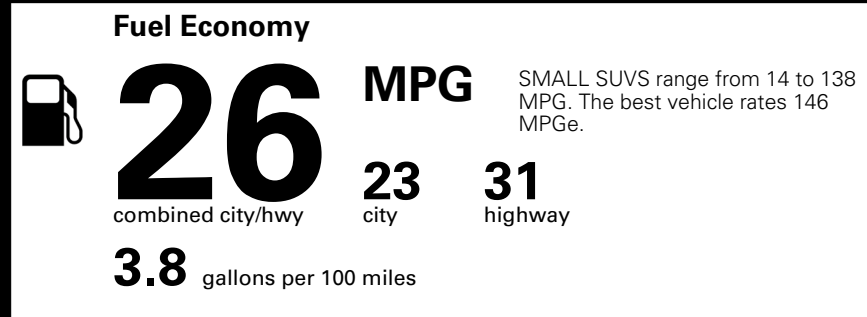

INLAND FREIGHT AND HANDLING \$ 1,495.00

TOTAL MANUFACTURER'S SUGGESTED RETAIL PRICE ▶ \$ 34,195.00

TOTAL ADDITIONAL WEIGHT: 11.3

*Additional terms and conditions apply.
 **Kia Connect may be currently unavailable for some Model Year 2022 and newer vehicles sold or purchased in Massachusetts; please see owners.kia.com for more information.
 NOTE: When you purchase this vehicle, Kia America, Inc. collects personal information you provide to the dealership. For information on our collection and use of personal information and your rights, please see our Privacy Policy on www.kia.com.

EPA DOT Fuel Economy and Environment

Gasoline Vehicle

You spend \$1,000 more in fuel costs over 5 years
 compared to the average new vehicle.

Annual fuel cost \$1,900

Actual results will vary for many reasons, including driving conditions and how you drive and maintain your vehicle. The average new vehicle gets 29 MPG and costs \$8,500 to fuel over 5 years. Cost estimates are based on 15,000 miles per year at \$ 3.30 per gallon. MPGe is miles per gasoline gallon equivalent. Vehicle emissions are a significant cause of climate change and smog.