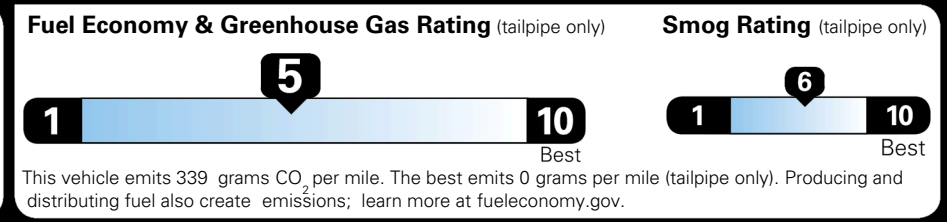

Actual results will vary for many reasons, including driving conditions and how you drive and maintain your vehicle. The average new vehicle gets 29 MPG and costs $8,500 to fuel over 5 years. Cost estimates are based on 15,000 miles per year at $ 3.30 per gallon. MPGe is miles per gasoline gallon equivalent. Vehicle emissions are a significant cause of climate change and smog.

fueleconomy.gov

Calculate personalized estimates and compare vehicles