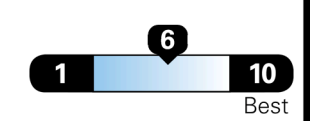

Smog Rating (tailpipe only)

This vehicle emits 388 grams CO₂ per mile. The best emits 0 grams per mile (tailpipe only). Producing and distributing fuel also create emissions; learn more at fueleconomy.gov.

Actual results will vary for many reasons, including driving conditions and how you drive and maintain your vehicle. The average new vehicle gets 29 MPG and costs $8,500 to fuel over 5 years. Cost estimates are based on 15,000 miles per year at $ 3.30 per gallon. MPGe is miles per gasoline gallon equivalent. Vehicle emissions are a significant cause of climate change and smog.

fueleconomy.gov

Calculate personalized estimates and compare vehicles