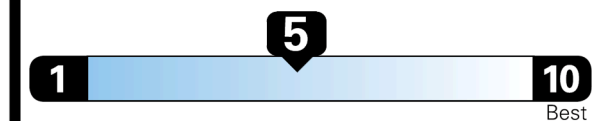

EPA DOT Fuel Economy and Environment

Gasoline Vehicle

Fuel Economy

23 MPG
combined city/hwy

20 MPG
city

27 MPG
highway

4.3 gallons per 100 miles

SMALL SUVs range from 14 to 125 MPG. The best vehicle rates 146 MPGe.

You spend $2,250 more in fuel costs over 5 years compared to the average new vehicle.

Annual fuel cost $2,150

Fuel Economy & Greenhouse Gas Rating (tailpipe only)