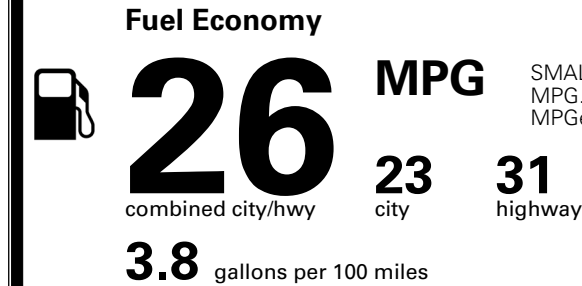

\$1,300.00
 \$235.00
 \$200.00
 \$130.00
 \$1,500.00

MSRP INCLUDING OPTIONS

\$ 38,655.00

INLAND FREIGHT AND HANDLING

\$ 1,495.00

TOTAL MANUFACTURER'S SUGGESTED RETAIL PRICE ▶

\$ 40,150.00

TOTAL ADDITIONAL WEIGHT: 24.9

EPA DOT Fuel Economy and Environment

Gasoline Vehicle

SMALL SUVs range from 14 to 125 MPG. The best vehicle rates 146 MPGe.

You spend \$1,000 more in fuel costs over 5 years compared to the average new vehicle.