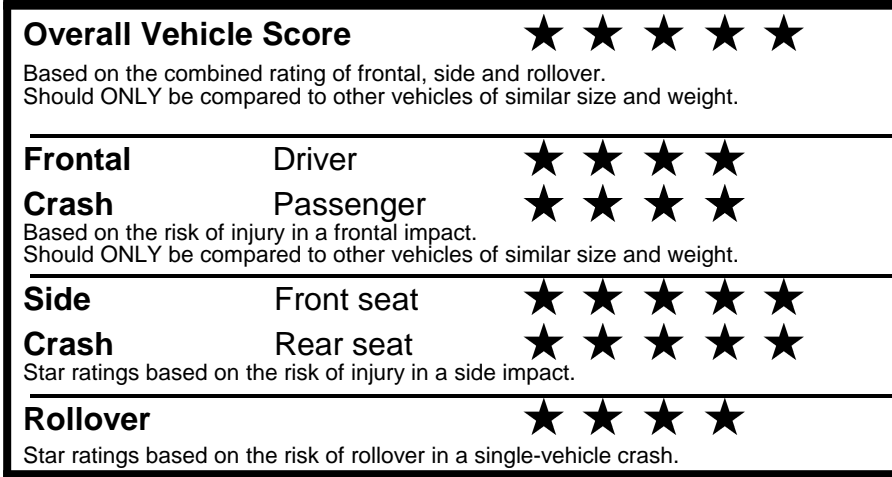

fueleconomy.gov

Calculate personalized estimates and compare vehicles

GOVERNMENT 5-STAR SAFETY RATINGS

Star ratings range from 1 to 5 stars (★★★★★) with 5 being the highest.
 Source: National Highway Traffic Safety Administration (NHTSA).
www.safercar.gov or 1-888-327-4236