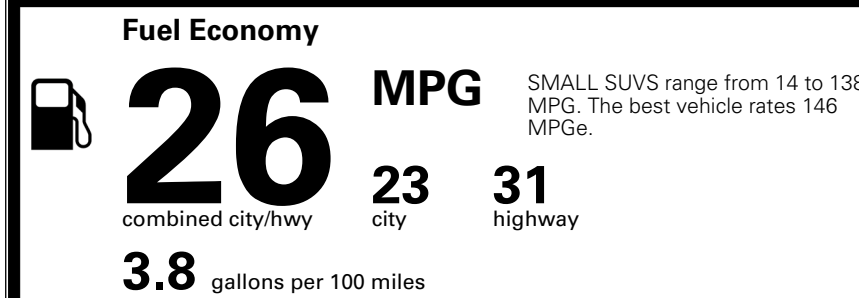

EXTERIOR

17" Alloy Wheels
LED Projector Headlights w/ Auto-On/Off
LED Positioning Lights
Power Adj. Heated Outside Mirrors w/LED Turn Signals
Compact Spare Tire

WARRANTY

10 Year/100,000 Mile Limited Powertrain Warranty
5 Year/60,000 Mile Limited Basic Warranty
5 Year/60,000 Mile Roadside Assistance

MANUFACTURER'S SUGGESTED RETAIL PRICE ▶

$ 35,290.00

COMPARE S FWD FEATURES

Added to/in place of standard LX FWD features

- 18" Alloy Wheels
- Roof Rails
- Parking Distance Warning-Forward/Reverse
- SynTex Seating Material
- Power Adj. Driver's Seat w/ Power Lumbar
- Wireless Phone Charger
- Heated Front Seats
- Dual-Zone Automatic Climate Control

Included
Included
Included
Included
Included
Included
Included
Included

ADDITIONAL INSTALLED EQUIPMENT:

(In addition to or in place of standard features)
Wolf Gray Paint
All Weather Floor Mats
Auto-Dimming Mirror w/ HomeLink™

$495.00
$265.00
$375.00

MSRP INCLUDING OPTIONS

$ 36,425.00

INLAND FREIGHT AND HANDLING

$ 1,495.00

TOTAL MANUFACTURER'S SUGGESTED RETAIL PRICE ▶

$ 37,920.00

EPA DOT Fuel Economy and Environment

Gasoline Vehicle