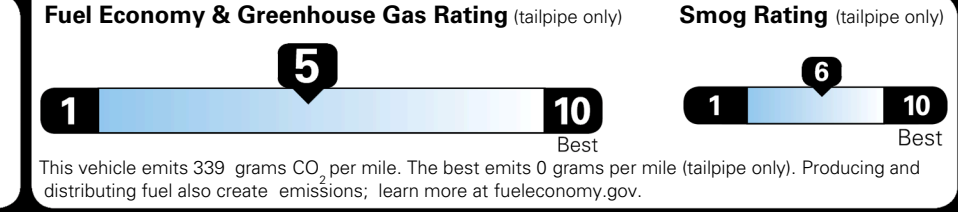

You spend $1,000 more in fuel costs over 5 years
compared to the average new vehicle.

Annual fuel cost $1,900