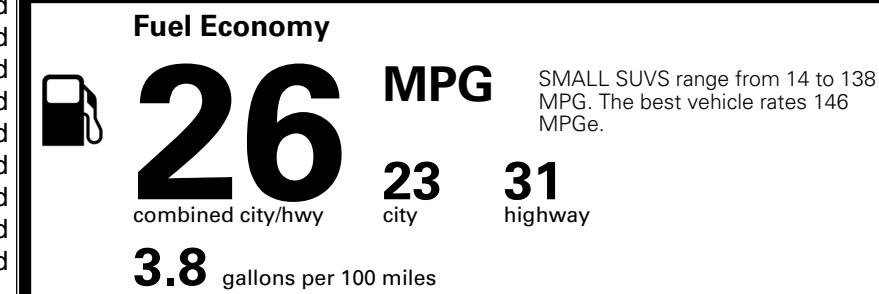

TOTAL ADDITIONAL WEIGHT: 6.6

EPA DOT Fuel Economy and Environment

Gasoline Vehicle

You spend \$1,000 more in fuel costs over 5 years compared to the average new vehicle.

Annual fuel cost \$1,900

Actual results will vary for many reasons, including driving conditions and how you drive and maintain your vehicle. The average new vehicle gets 29 MPG and costs \$8,500 to fuel over 5 years. Cost estimates are based on 15,000 miles per year at \$ 3.30 per gallon. MPGe is miles per gasoline gallon equivalent. Vehicle emissions are a significant cause of climate change and smog.