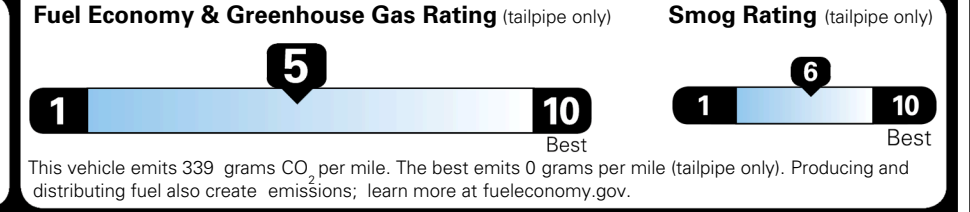

TOTAL ADDITIONAL WEIGHT: 6.6

EPA DOT Fuel Economy and Environment

Gasoline Vehicle

You spend \$1,000 more in fuel costs over 5 years compared to the average new vehicle.

Annual fuel cost \$1,900

Actual results will vary for many reasons, including driving conditions and how you drive and maintain your vehicle. The average new vehicle gets 29 MPG and costs \$8,500 to fuel over 5 years. Cost estimates are based on 15,000 miles per year at \$ 3.30 per gallon. MPGe is miles per gasoline gallon equivalent. Vehicle emissions are a significant cause of climate change and smog.