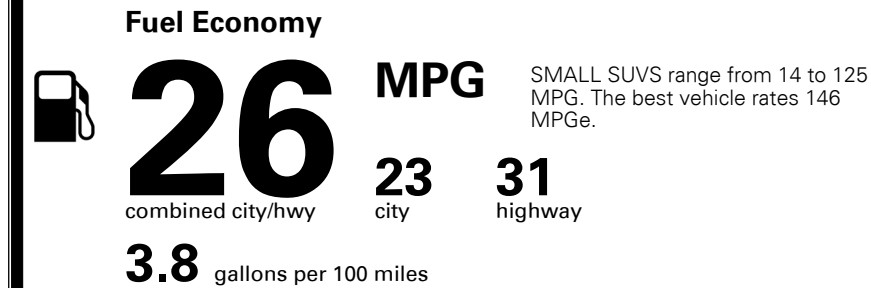

TOTAL ADDITIONAL WEIGHT: 19.5

EPA DOT Fuel Economy and Environment

Gasoline Vehicle

You spend **\$1,000** more in fuel costs over 5 years compared to the average new vehicle.

Annual fuel cost **\$1,900**

Actual results will vary for many reasons, including driving conditions and how you drive and maintain your vehicle. The average new vehicle gets 29 MPG and costs \$8,500 to fuel over 5 years. Cost estimates are based on 15,000 miles per year at \$ 3.30 per gallon. MPGe is miles per gasoline gallon equivalent. Vehicle emissions are a significant cause of climate change and smog.