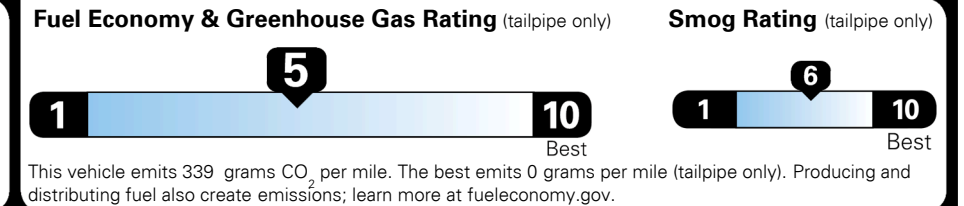

TOTAL ADDITIONAL WEIGHT: 19.5

EPA DOT Fuel Economy and Environment

Gasoline Vehicle

You spend **\$1,000** more in fuel costs over 5 years compared to the average new vehicle.

Annual fuel cost **\$1,900**

Actual results will vary for many reasons, including driving conditions and how you drive and maintain your vehicle. The average new vehicle gets 29 MPG and costs \$8,500 to fuel over 5 years. Cost estimates are based on 15,000 miles per year at \$ 3.30 per gallon. MPGe is miles per gasoline gallon equivalent. Vehicle emissions are a significant cause of climate change and smog.