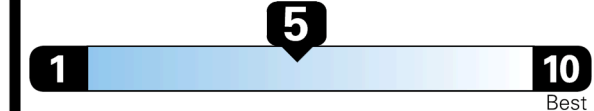

EPA DOT Fuel Economy and Environment

Gasoline Vehicle

Fuel Economy

27 MPG
combined city/hwy

23 MPG
city

33 MPG
highway

3.7 gallons per 100 miles

LARGE CARS range from 14 to 146 MPG. The best vehicle rates 146 MPGe.

You spend $750 more in fuel costs over 5 years compared to the average new vehicle.

Annual fuel cost $1,850

Fuel Economy & Greenhouse Gas Rating (tailpipe only)