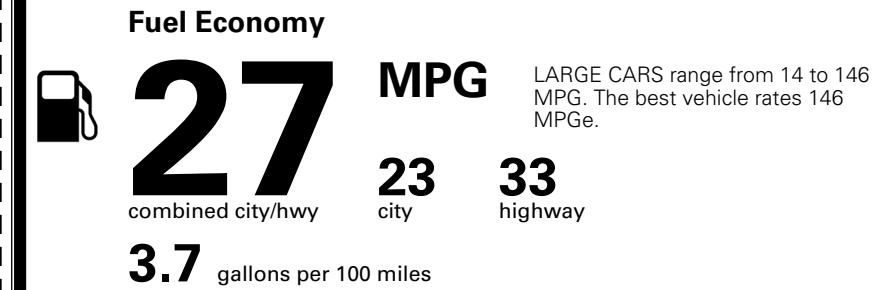

EPA DOT Fuel Economy and Environment

Gasoline Vehicle

You spend **$750** more in fuel costs over 5 years compared to the average new vehicle.

Annual fuel cost **$1,850**