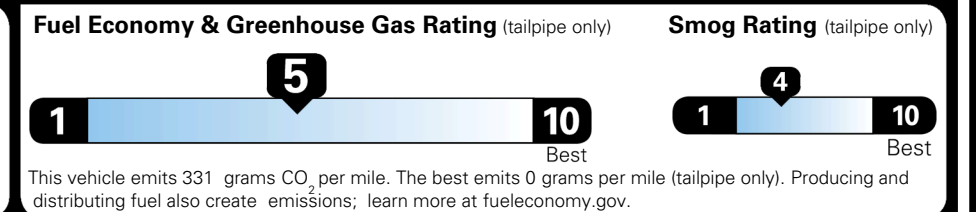

### EPA DOT Fuel Economy and Environment

Gasoline Vehicle

You spend **\$750** more in fuel costs over 5 years compared to the average new vehicle.

Annual fuel cost **\$1,850**

Actual results will vary for many reasons, including driving conditions and how you drive and maintain your vehicle. The average new vehicle gets 29 MPG and costs \$8,500 to fuel over 5 years. Cost estimates are based on 15,000 miles per year at \$ 3.30 per gallon. MPGe is miles per gasoline gallon equivalent. Vehicle emissions are a significant cause of climate change and smog.