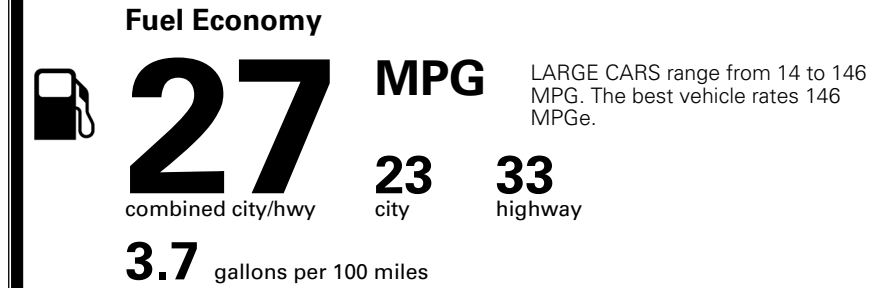

EPA DOT Fuel Economy and Environment

Gasoline Vehicle

You spend $750 more in fuel costs over 5 years compared to the average new vehicle.

Annual fuel cost $1,850