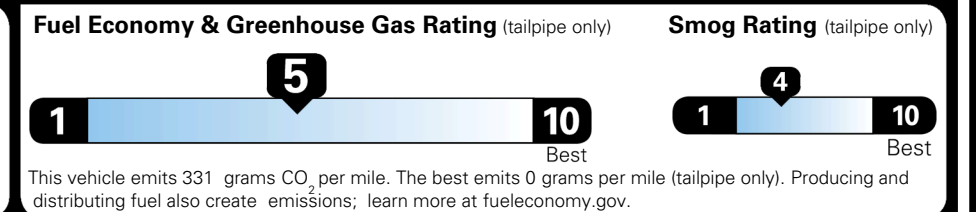

EPA DOT Fuel Economy and Environment

Gasoline Vehicle

You spend \$750 more in fuel costs over 5 years compared to the average new vehicle.

Annual fuel cost \$1,850

Actual results will vary for many reasons, including driving conditions and how you drive and maintain your vehicle. The average new vehicle gets 29 MPG and costs \$8,500 to fuel over 5 years. Cost estimates are based on 15,000 miles per year at \$ 3.30 per gallon. MPGe is miles per gasoline gallon equivalent. Vehicle emissions are a significant cause of climate change and smog.