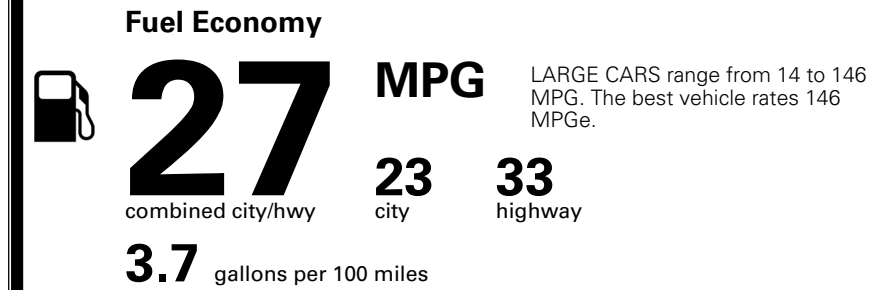

EPA DOT Fuel Economy and Environment

Gasoline Vehicle

You spend $750 more in fuel costs over 5 years compared to the average new vehicle.

Annual fuel cost $1,850