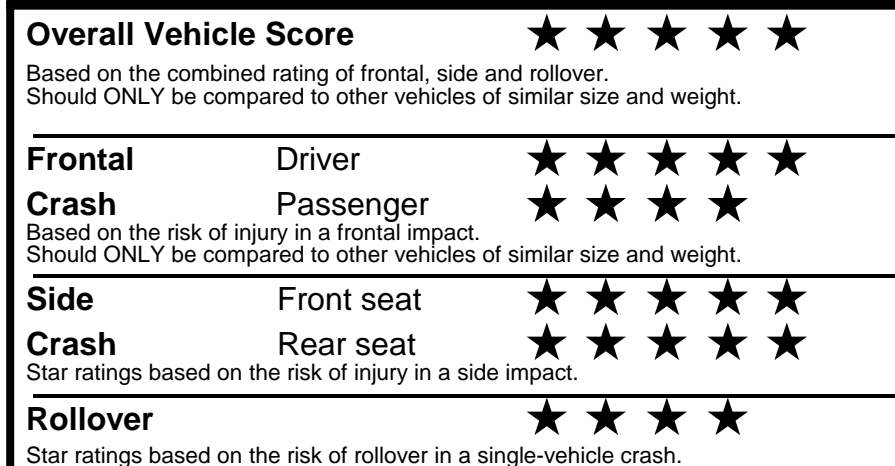

fueleconomy.gov
 Calculate personalized estimates and compare vehicles

Smartphone QR Code

GOVERNMENT 5-STAR SAFETY RATINGS

Star ratings range from 1 to 5 stars (★★★★★) with 5 being the highest.
 Source: National Highway Traffic Safety Administration (NHTSA).
www.safercar.gov or 1-888-327-4236