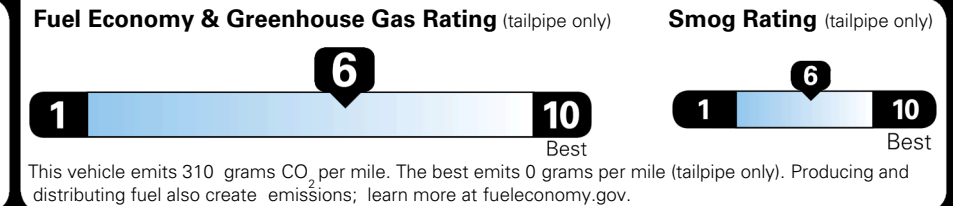

Actual results will vary for many reasons, including driving conditions and how you drive and maintain your vehicle. The average new vehicle gets 29 MPG and costs $8,500 to fuel over 5 years. Cost estimates are based on 15,000 miles per year at $ 3.30 per gallon. MPGe is miles per gasoline gallon equivalent. Vehicle emissions are a significant cause of climate change and smog.

fueleconomy.gov

Calculate personalized estimates and compare vehicles

GOVERNMENT 5-STAR SAFETY RATINGS

Overall Vehicle Score ★ ★ ★ ★ ★

Based on the combined rating of frontal, side and rollover. Should ONLY be compared to other vehicles of similar size and weight.

Frontal Driver ★ ★ ★ ★ ★

Crash Passenger ★ ★ ★ ★ ★

Based on the risk of injury in a frontal impact. Should ONLY be compared to other vehicles of similar size and weight.

Side Front seat ★ ★ ★ ★ ★

Crash Rear seat ★ ★ ★ ★ ★

Star ratings based on the risk of injury in a side impact.

Rollover ★ ★ ★ ★ ★

Star ratings based on the risk of rollover in a single-vehicle crash.

Star ratings range from 1 to 5 stars (★★★★★) with 5 being the highest.

Source: National Highway Traffic Safety Administration (NHTSA).

www.safercar.gov or 1-888-327-4236

Manufacturer's suggested retail price includes Manufacturer's recommended pre-delivery service. License and title fees, state and local taxes and other dealer installed options and accessories are not included in the manufacturer's suggested retail price.

PARTS CONTENT INFORMATION

FOR VEHICLES IN THIS CAR LINE U.S./CANADIAN PARTS CONTENT: 0 %

MAJOR SOURCES OF FOREIGN PARTS: KOREA: 90%

NOTE: PARTS CONTENT DOES NOT INCLUDE FINAL ASSEMBLY, DISTRIBUTION, OR OTHER NON-PARTS COSTS.

FOR THIS VEHICLE FINAL ASSEMBLY POINT: HWASUNG, KOREA

COUNTRY OF ORIGIN

ENGINE (MOTOR): KOREA

TRANSMISSION: KOREA