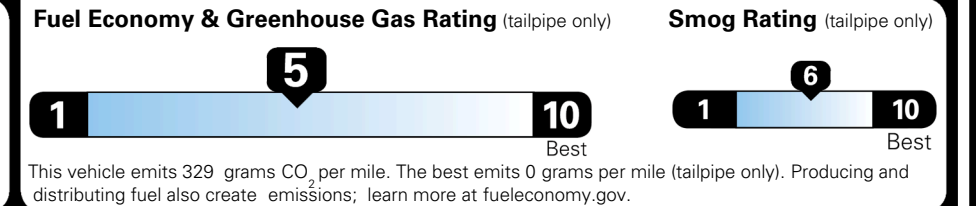

\$ 32,030.00

TOTAL ADDITIONAL WEIGHT: 7.3

EPA DOT Fuel Economy and Environment

Gasoline Vehicle

You spend **\$750** more in fuel costs over 5 years compared to the average new vehicle.

Annual fuel cost **\$1,850**