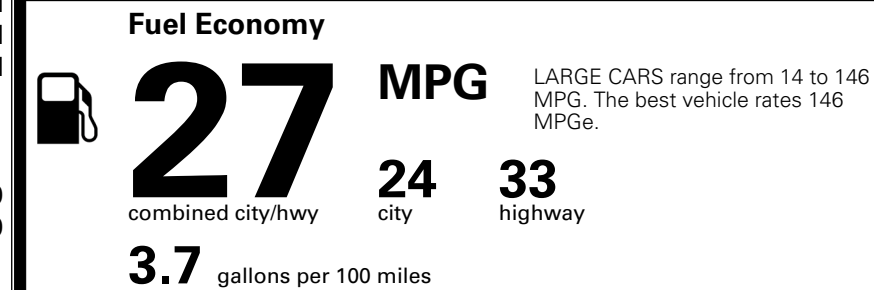

TOTAL MANUFACTURER'S SUGGESTED RETAIL PRICE ▶

\$ 34,230.00

TOTAL ADDITIONAL WEIGHT: 7.3

EPA DOT Fuel Economy and Environment

Gasoline Vehicle

You spend
\$750
 more in fuel costs
 over 5 years
 compared to the
 average new vehicle.