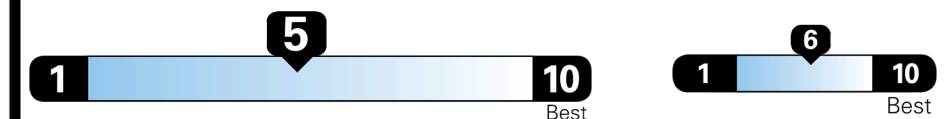

Fuel Economy & Greenhouse Gas Rating (tailpipe only) Smog Rating (tailpipe only)

This vehicle emits 329 grams CO₂ per mile. The best emits 0 grams per mile (tailpipe only). Producing and distributing fuel also create emissions; learn more at fueleconomy.gov.

Actual results will vary for many reasons, including driving conditions and how you drive and maintain your vehicle. The average new vehicle gets 29 MPG and costs $8,500 to fuel over 5 years. Cost estimates are based on 15,000 miles per year at $ 3.30 per gallon. MPGe is miles per gasoline gallon equivalent. Vehicle emissions are a significant cause of climate change and smog.

fueleconomy.gov

Calculate personalized estimates and compare vehicles