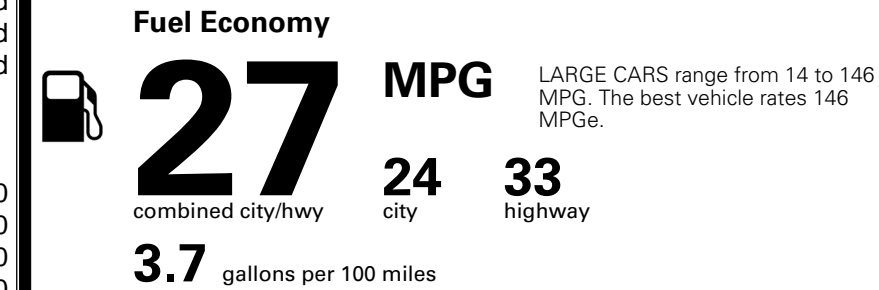

\$495.00
 \$295.00
 \$200.00
 \$350.00
 \$75.00

MSRP INCLUDING OPTIONS

\$ 31,505.00

INLAND FREIGHT AND HANDLING

\$ 1,245.00

TOTAL MANUFACTURER'S SUGGESTED RETAIL PRICE ▶

\$ 32,750.00

TOTAL ADDITIONAL WEIGHT: 13.4

EPA DOT Fuel Economy and Environment

Gasoline Vehicle

You spend \$750 more in fuel costs over 5 years compared to the average new vehicle.

Annual fuel cost \$1,850

Actual results will vary for many reasons, including driving conditions and how you drive and maintain your vehicle. The average new vehicle gets 29 MPG and costs \$8,500 to fuel over 5 years. Cost estimates are based on 15,000 miles per year at \$ 3.30 per gallon. MPGe is miles per gasoline gallon equivalent. Vehicle emissions are a significant cause of climate change and smog.