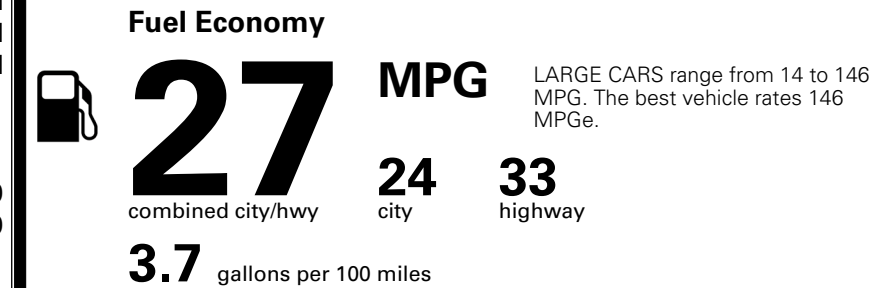

TOTAL MANUFACTURER'S SUGGESTED RETAIL PRICE ▶

\$ 34,230.00

TOTAL ADDITIONAL WEIGHT: 7.3

EPA DOT Fuel Economy and Environment

Gasoline Vehicle

You spend \$750 more in fuel costs over 5 years compared to the average new vehicle.