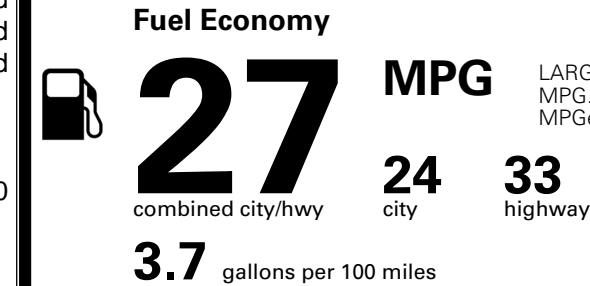

\$ 30,090.00

Included
 Included
 Included

\$2,200.00

\$200.00

MSRP INCLUDING OPTIONS

\$ 32,490.00

INLAND FREIGHT AND HANDLING

\$ 1,245.00

TOTAL MANUFACTURER'S SUGGESTED RETAIL PRICE ▶

\$ 33,735.00

TOTAL ADDITIONAL WEIGHT: 7.3

EPA DOT Fuel Economy and Environment

LARGE CARS range from 14 to 146 MPG. The best vehicle rates 146 MPGe.

Gasoline Vehicle