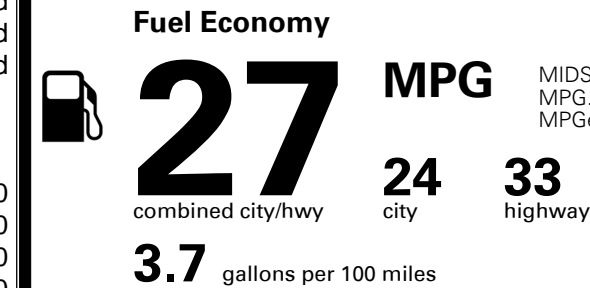

INLAND FREIGHT AND HANDLING

\$ 1,155.00

TOTAL MANUFACTURER'S SUGGESTED RETAIL PRICE ▶

\$ 31,600.00

TOTAL ADDITIONAL WEIGHT: 13.1

EPA DOT Fuel Economy and Environment

Gasoline Vehicle

MIDSIZE CARS range from 15 to 140 MPG. The best vehicle rates 140 MPGe.