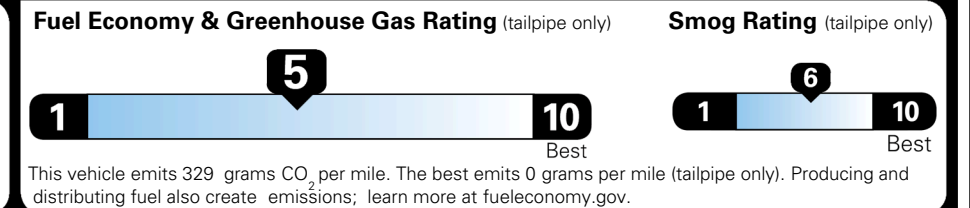

Actual results will vary for many reasons, including driving conditions and how you drive and maintain your vehicle. The average new vehicle gets 29 MPG and costs $8,500 to fuel over 5 years. Cost estimates are based on 15,000 miles per year at $ 3.30 per gallon. MPGe is miles per gasoline gallon equivalent. Vehicle emissions are a significant cause of climate change and smog.

fueleconomy.gov

Calculate personalized estimates and compare vehicles

GOVERNMENT 5-STAR SAFETY RATINGS

Overall Vehicle Score ★ ★ ★ ★ ★

Based on the combined rating of frontal, side and rollover.
Should ONLY be compared to other vehicles of similar size and weight.

Frontal Driver ★ ★ ★ ★ ★

Crash Passenger ★ ★ ★ ★ ★

Based on the risk of injury in a frontal impact.
Should ONLY be compared to other vehicles of similar size and weight.

Side Front seat ★ ★ ★ ★ ★

Crash Rear seat ★ ★ ★ ★ ★

Star ratings based on the risk of injury in a side impact.

Rollover ★ ★ ★ ★ ★

Star ratings based on the risk of rollover in a single-vehicle crash.

Star ratings range from 1 to 5 stars (★★★★★) with 5 being the highest.

Source: National Highway Traffic Safety Administration (NHTSA).

www.safercar.gov or 1-888-327-4236

Manufacturer's suggested retail price includes Manufacturer's recommended pre-delivery service. License and title fees, state and local taxes and other dealer installed options and accessories are not included in the manufacturer's suggested retail price.

PARTS CONTENT INFORMATION

FOR VEHICLES IN THIS CAR LINE U.S./CANADIAN
PARTS CONTENT: 0 %

MAJOR SOURCES OF FOREIGN PARTS:
KOREA: 90%

NOTE: PARTS CONTENT DOES NOT INCLUDE FINAL ASSEMBLY, DISTRIBUTION, OR OTHER NON-PARTS COSTS.

FOR THIS VEHICLE
FINAL ASSEMBLY POINT: HWASUNG, KOREA

COUNTRY OF ORIGIN

ENGINE (MOTOR): **KOREA**

TRANSMISSION: **KOREA**