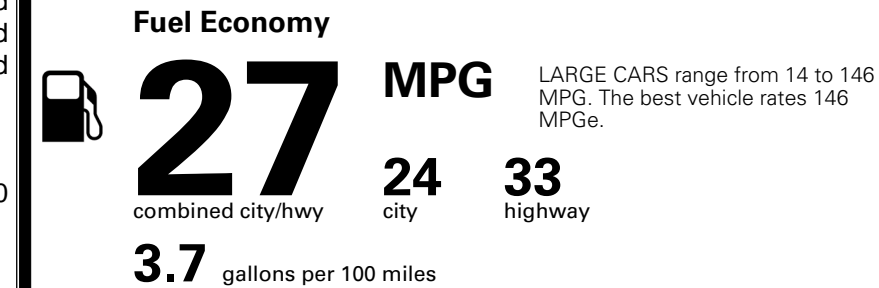

TOTAL MANUFACTURER'S SUGGESTED RETAIL PRICE ▶

\$ 33,735.00

TOTAL ADDITIONAL WEIGHT: 7.3

EPA DOT Fuel Economy and Environment

Gasoline Vehicle

You spend
\$750
 more in fuel costs
 over 5 years
 compared to the
 average new vehicle.