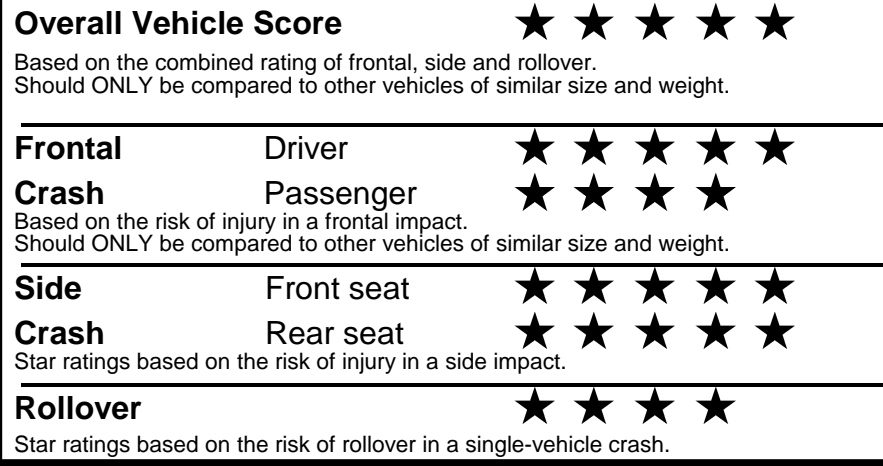

fueleconomy.gov

Calculate personalized estimates and compare vehicles

GOVERNMENT 5-STAR SAFETY RATINGS

Star ratings range from 1 to 5 stars (★★★★★) with 5 being the highest. Source: National Highway Traffic Safety Administration (NHTSA). www.safercar.gov or 1-888-327-4236