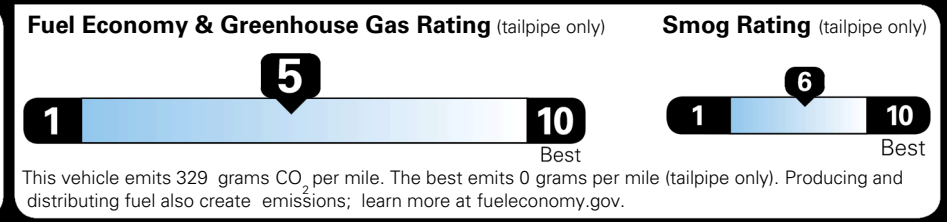

EPA DOT Fuel Economy and Environment

Gasoline Vehicle

You spend \$750 more in fuel costs over 5 years compared to the average new vehicle.

Annual fuel cost \$1,850

Actual results will vary for many reasons, including driving conditions and how you drive and maintain your vehicle. The average new vehicle gets 29 MPG and costs \$8,500 to fuel over 5 years. Cost estimates are based on 15,000 miles per year at \$ 3.30 per gallon. MPGe is miles per gasoline gallon equivalent. Vehicle emissions are a significant cause of climate change and smog.