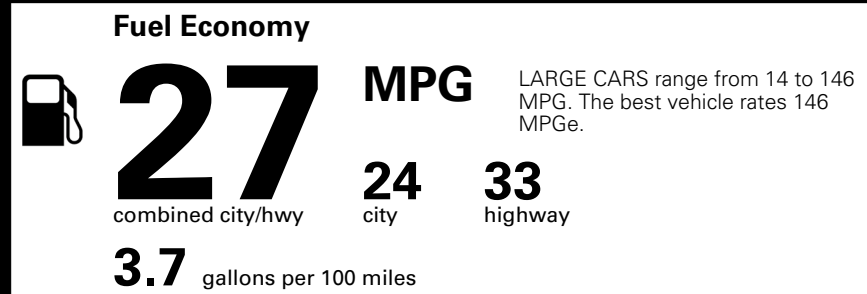

MANUFACTURER'S SUGGESTED RETAIL PRICE ▶

COMPARE GT-LINE AWD FEATURES
Added to/in place of standard GT-Line FWD features
- All-Wheel Drive
- Heated Steering Wheel

ADDITIONAL INSTALLED EQUIPMENT:
(In addition to or in place of standard features)
Steel Matte Gray Paint
GT-Line Premium Package
- Panoramic Sunroof w/ Power Sunshade
- LED Interior Lighting
- Bose Premium Audio w/Active Sound Design
- 18" Black Finished Alloy Wheels, Unique Design
Carpeted Floor Mats

$ 30,090.00

Included
Included
Included

$695.00
$2,200.00

$200.00

MSRP INCLUDING OPTIONS

$ 33,185.00

INLAND FREIGHT AND HANDLING

$ 1,245.00

TOTAL MANUFACTURER'S SUGGESTED RETAIL PRICE ▶

$ 34,430.00

TOTAL ADDITIONAL WEIGHT: 7.3

*Additional terms and conditions apply.
**Kia Connect may be currently unavailable for some Model Year 2022 and newer vehicles sold or purchased in Massachusetts; please see owners.kia.com for more information.
NOTE: When you purchase this vehicle, Kia America, Inc. collects personal information you provide to the dealership. For information on our collection and use of personal information and your rights, please see our Privacy Policy on www.kia.com.

EPA DOT Fuel Economy and Environment

Gasoline Vehicle

You spend $750 more in fuel costs over 5 years compared to the average new vehicle.

Annual fuel cost $1,850