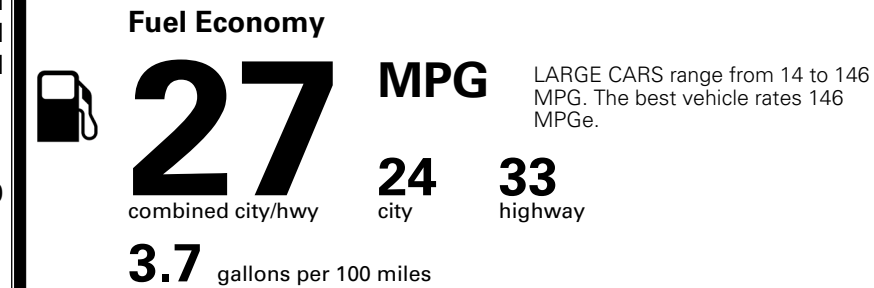

TOTAL MANUFACTURER'S SUGGESTED RETAIL PRICE ▶

\$ 33,735.00

TOTAL ADDITIONAL WEIGHT: 7.3

EPA DOT Fuel Economy and Environment

Gasoline Vehicle

You spend \$750 more in fuel costs over 5 years compared to the average new vehicle.