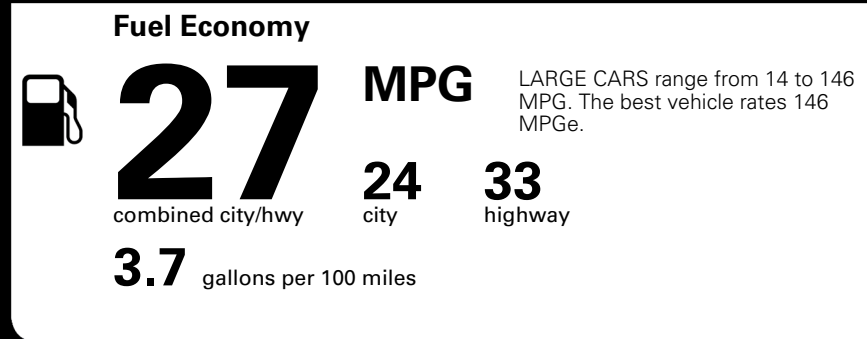

TOTAL MANUFACTURER'S SUGGESTED RETAIL PRICE ▶

\$ 34,230.00

TOTAL ADDITIONAL WEIGHT: 7.3

*Additional terms and conditions apply.
 **Kia Connect may be currently unavailable for some Model Year 2022 and newer vehicles sold or purchased in Massachusetts; please see owners.kia.com for more information.
 NOTE: When you purchase this vehicle, Kia America, Inc. collects personal information you provide to the dealership. For information on our collection and use of personal information and your rights, please see our Privacy Policy on www.kia.com.

EPA DOT Fuel Economy and Environment

Gasoline Vehicle

You spend \$750 more in fuel costs over 5 years
 compared to the average new vehicle.

Annual fuel cost \$1,850

Actual results will vary for many reasons, including driving conditions and how you drive and maintain your vehicle. The average new vehicle gets 29 MPG and costs \$8,500 to fuel over 5 years. Cost estimates are based on 15,000 miles per year at \$ 3.30 per gallon. MPGe is miles per gasoline gallon equivalent. Vehicle emissions are a significant cause of climate change and smog.