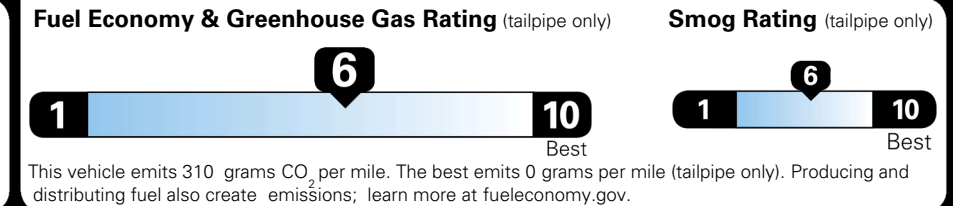

TOTAL ADDITIONAL WEIGHT: 7.3

\$ 28,390.00

Included
 Included
 Included
 Included
 Included
 Included
 Included
 Included
 Included
 Included
 Included

\$495.00
 \$200.00

\$ 29,085.00

\$ 1,195.00

\$ 30,280.00

EPA DOT Fuel Economy and Environment

Gasoline Vehicle

You save \$0
 in fuel costs over 5 years compared to the average new vehicle.

Annual fuel cost
\$1,700

Actual results will vary for many reasons, including driving conditions and how you drive and maintain your vehicle. The average new vehicle gets 29 MPG and costs \$8,500 to fuel over 5 years. Cost estimates are based on 15,000 miles per year at \$ 3.30 per gallon. MPGe is miles per gasoline gallon equivalent. Vehicle emissions are a significant cause of climate change and smog.