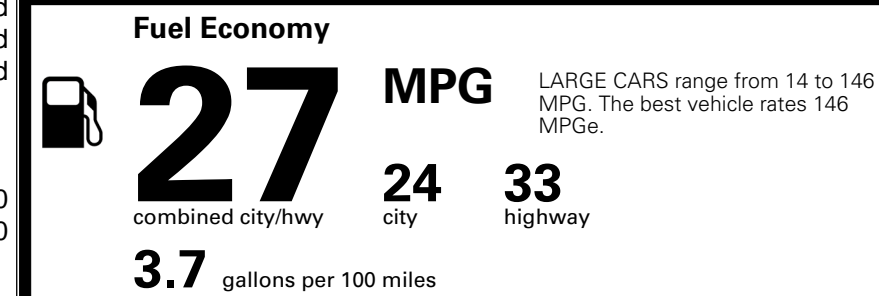

TOTAL MANUFACTURER'S SUGGESTED RETAIL PRICE ▶

\$ 34,230.00

TOTAL ADDITIONAL WEIGHT: 7.3

EPA DOT Fuel Economy and Environment

Gasoline Vehicle

You spend \$750 more in fuel costs over 5 years compared to the average new vehicle.