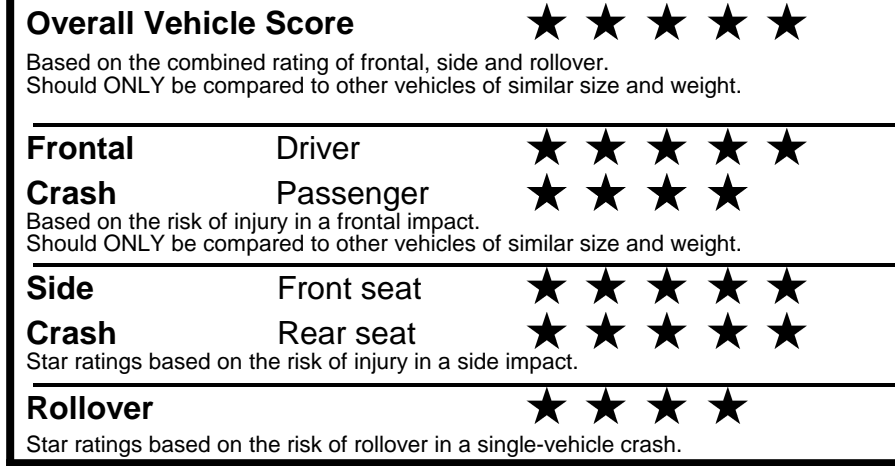

fueleconomy.gov
 Calculate personalized estimates and compare vehicles

GOVERNMENT 5-STAR SAFETY RATINGS

PARTS CONTENT INFORMATION

FOR VEHICLES IN THIS CAR LINE U.S./CANADIAN PARTS CONTENT: 0 %

MAJOR SOURCES OF FOREIGN PARTS: KOREA: 90%