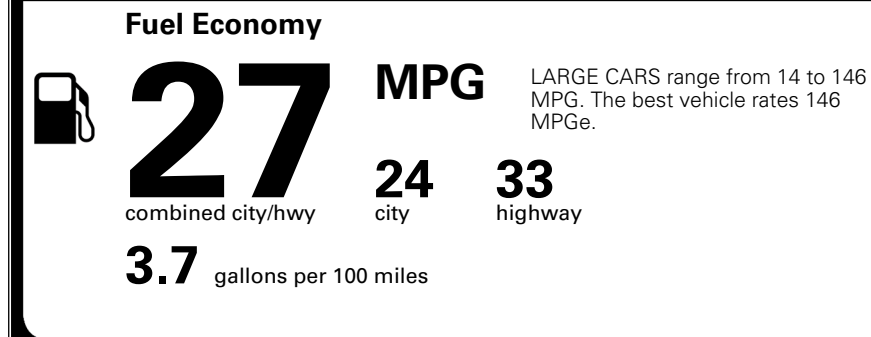

TOTAL ADDITIONAL WEIGHT: 13.4

EPA DOT Fuel Economy and Environment

Gasoline Vehicle

You spend \$750 more in fuel costs over 5 years compared to the average new vehicle.

Annual fuel cost \$1,850

Actual results will vary for many reasons, including driving conditions and how you drive and maintain your vehicle. The average new vehicle gets 29 MPG and costs \$8,500 to fuel over 5 years. Cost estimates are based on 15,000 miles per year at \$ 3.30 per gallon. MPGe is miles per gasoline gallon equivalent. Vehicle emissions are a significant cause of climate change and smog.