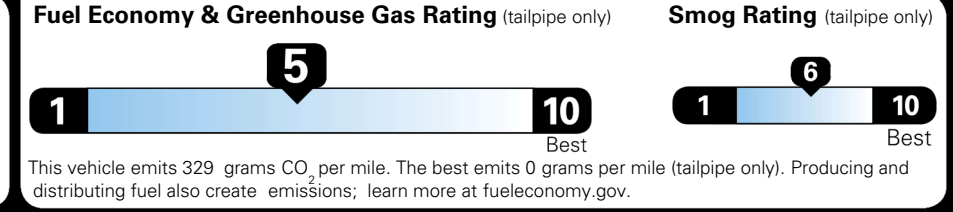

TOTAL ADDITIONAL WEIGHT: 13.4

EPA DOT Fuel Economy and Environment

Gasoline Vehicle

You spend \$750 more in fuel costs over 5 years compared to the average new vehicle.

Annual fuel cost \$1,850

Actual results will vary for many reasons, including driving conditions and how you drive and maintain your vehicle. The average new vehicle gets 29 MPG and costs \$8,500 to fuel over 5 years. Cost estimates are based on 15,000 miles per year at \$ 3.30 per gallon. MPGe is miles per gasoline gallon equivalent. Vehicle emissions are a significant cause of climate change and smog.