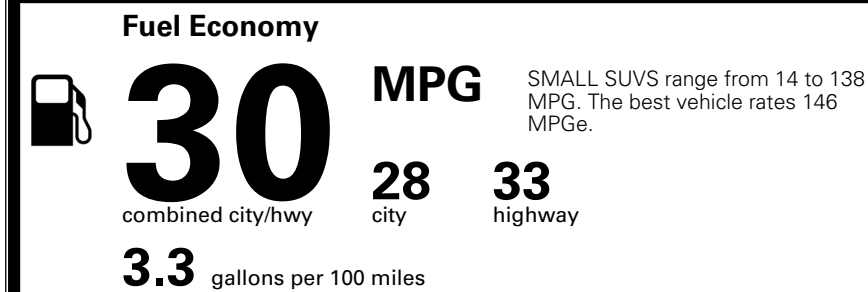

WARRANTY
10 Year/100,000 Mile Limited Powertrain Warranty
5 Year/60,000 Mile Limited Basic Warranty
5 Year/60,000 Mile Roadside Assistance

MANUFACTURER'S SUGGESTED RETAIL PRICE ▶

COMPARE EX FWD FEATURES

Added to/in place of standard S FWD features

- Smart Power Liftgate
- LED Rear Combination Lights
- Compact Spare Tire
- Dual-Zone Auto Climate Control w/ 5" Display
- SynTex Seating Material
- Heated Front Seats
- Rear Air Vents
- Rear Center Armrest w/ Cupholders
- Dual Illuminated Vanity Mirrors

ADDITIONAL INSTALLED EQUIPMENT:
(In addition to or in place of standard features)
Carpeted Floor Mats

$ 28,390.00

Included
Included
Included
Included
Included
Included
Included
Included
Included
Included

$200.00

MSRP INCLUDING OPTIONS

$ 28,590.00

INLAND FREIGHT AND HANDLING

$ 1,495.00

TOTAL MANUFACTURER'S SUGGESTED RETAIL PRICE ▶

$ 30,085.00

TOTAL ADDITIONAL WEIGHT: 7.2

*Additional terms and conditions apply.
**Kia Connect may be currently unavailable for some Model Year 2022 and newer vehicles sold or purchased in Massachusetts; please see owners.kia.com for more information.
NOTE: When you purchase this vehicle, Kia America, Inc. collects personal information you provide to the dealership. For information on our collection and use of personal information and your rights, please see our Privacy Policy on www.kia.com.

EPA DOT Fuel Economy and Environment

Gasoline Vehicle

You save $250
in fuel costs over 5 years compared to the average new vehicle.

Annual fuel cost $1,550