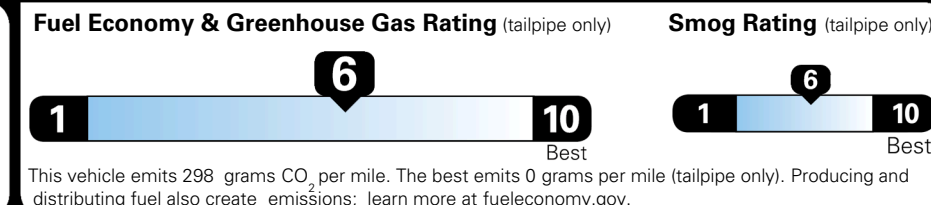

EPA DOT Fuel Economy and Environment

Gasoline Vehicle

You save \$250
 in fuel costs over 5 years compared to the average new vehicle.

Annual fuel cost \$1,550

Actual results will vary for many reasons, including driving conditions and how you drive and maintain your vehicle. The average new vehicle gets 29 MPG and costs \$8,000 to fuel over 5 years. Cost estimates are based on 15,000 miles per year at \$ 3.10 per gallon. MPGe is miles per gasoline gallon equivalent. Vehicle emissions are a significant cause of climate change and smog.