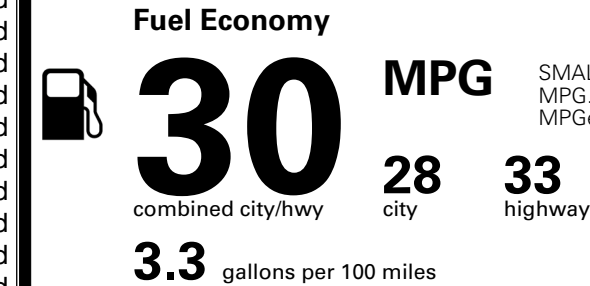

EPA DOT Fuel Economy and Environment

Gasoline Vehicle

SMALL SUVs range from 14 to 138 MPG. The best vehicle rates 146 MPGe.

You save $250
in fuel costs over 5 years compared to the average new vehicle.

Annual fuel cost
$1,550