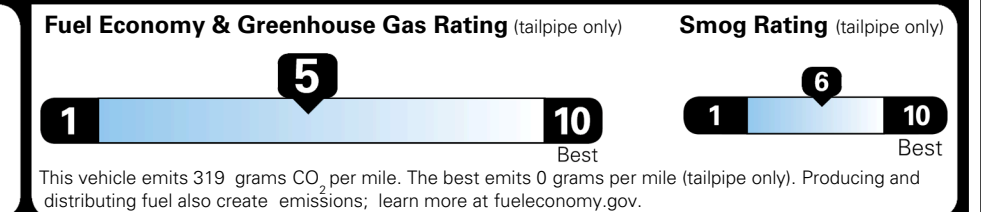

Actual results will vary for many reasons, including driving conditions and how you drive and maintain your vehicle. The average new vehicle gets 29 MPG and costs $8,000 to fuel over 5 years. Cost estimates are based on 15,000 miles per year at $ 3.10 per gallon. MPGe is miles per gasoline gallon equivalent. Vehicle emissions are a significant cause of climate change and smog.

fueleconomy.gov

Calculate personalized estimates and compare vehicles

GOVERNMENT 5-STAR SAFETY RATINGS

Overall Vehicle Score	Not Rated	
Based on the combined rating of frontal, side and rollover. Should ONLY be compared to other vehicles of similar size and weight.		
Frontal	Driver	Not Rated
Crash	Passenger	Not Rated
Based on the risk of injury in a frontal impact. Should ONLY be compared to other vehicles of similar size and weight.		
Side	Front seat	Not Rated
Crash	Rear seat	Not Rated
Star ratings based on the risk of injury in a side impact.		
Rollover	Not Rated	
Star ratings based on the risk of rollover in a single-vehicle crash.		

Star ratings range from 1 to 5 stars (★★★★★) with 5 being the highest.
Source: National Highway Traffic Safety Administration (NHTSA).
www.safercar.gov or 1-888-327-4236

Manufacturer's suggested retail price includes Manufacturer's recommended pre-delivery service. License and title fees, state and local taxes and other dealer installed options and accessories are not included in the manufacturer's suggested retail price.

PARTS CONTENT INFORMATION

FOR VEHICLES IN THIS CAR LINE U.S./CANADIAN PARTS CONTENT: 0 %

MAJOR SOURCES OF FOREIGN PARTS: KOREA: 90%

NOTE: PARTS CONTENT DOES NOT INCLUDE FINAL ASSEMBLY, DISTRIBUTION, OR OTHER NON-PARTS COSTS.

FOR THIS VEHICLE FINAL ASSEMBLY POINT: GWANGJU, KOREA

COUNTRY OF ORIGIN ENGINE (MOTOR): KOREA

TRANSMISSION: KOREA