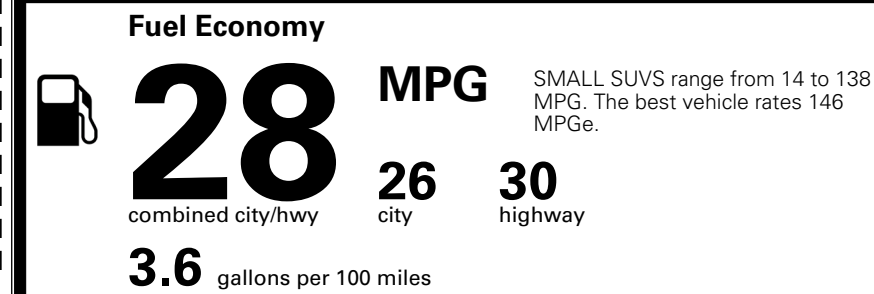

\$1,500.00

\$200.00

\$ 31,790.00

\$ 1,495.00

\$ 33,285.00

EPA DOT Fuel Economy and Environment

Gasoline Vehicle

You spend \$250 more in fuel costs over 5 years
 compared to the average new vehicle.