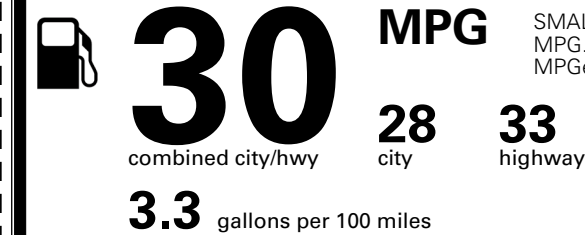

EPA DOT Fuel Economy and Environment

Gasoline Vehicle

Fuel Economy

You save
\$250

in fuel costs
 over 5 years
 compared to the
 average new vehicle.

Annual fuel cost
\$1,550

Fuel Economy & Greenhouse Gas Rating (tailpipe only)