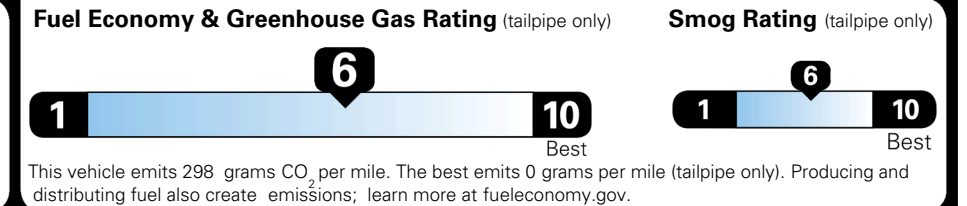

TOTAL ADDITIONAL WEIGHT: 7.2

EPA DOT Fuel Economy and Environment

Gasoline Vehicle

You save \$250
 in fuel costs over 5 years compared to the average new vehicle.

Annual fuel cost \$1,550

Actual results will vary for many reasons, including driving conditions and how you drive and maintain your vehicle. The average new vehicle gets 29 MPG and costs \$8,000 to fuel over 5 years. Cost estimates are based on 15,000 miles per year at \$ 3.10 per gallon. MPGe is miles per gasoline gallon equivalent. Vehicle emissions are a significant cause of climate change and smog.