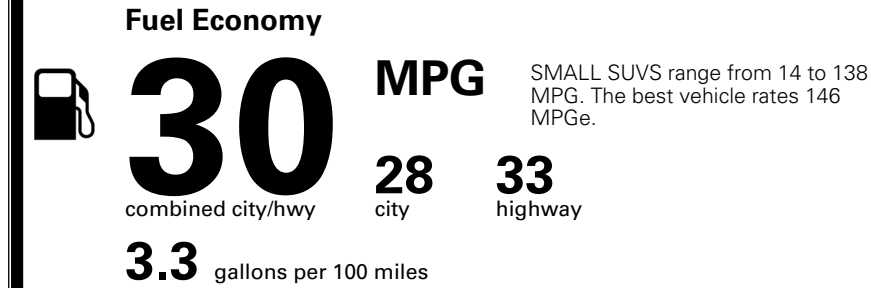

\$545.00
 \$200.00

MSRP INCLUDING OPTIONS

\$ 27,135.00

INLAND FREIGHT AND HANDLING

\$ 1,495.00

TOTAL MANUFACTURER'S SUGGESTED RETAIL PRICE ▶

\$ 28,630.00

*Additional terms and conditions apply.
 **Kia Connect may be currently unavailable for some Model Year 2022 and newer vehicles sold or purchased in Massachusetts; please see owners.kia.com for more information.
 NOTE: When you purchase this vehicle, Kia America, Inc. collects personal information you provide to the dealership. For information on our collection and use of personal information and your rights, please see our Privacy Policy on www.kia.com.

TOTAL ADDITIONAL WEIGHT: 7.2

EPA DOT Fuel Economy and Environment

Gasoline Vehicle

You save \$250
 in fuel costs over 5 years compared to the average new vehicle.

Annual fuel cost \$1,550

Actual results will vary for many reasons, including driving conditions and how you drive and maintain your vehicle. The average new vehicle gets 29 MPG and costs \$8,000 to fuel over 5 years. Cost estimates are based on 15,000 miles per year at \$ 3.10 per gallon. MPGe is miles per gasoline gallon equivalent. Vehicle emissions are a significant cause of climate change and smog.