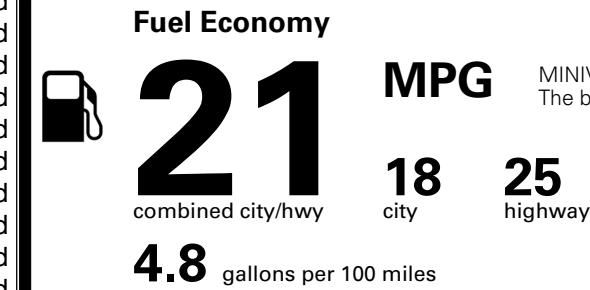

EPA DOT Fuel Economy and Environment

Gasoline Vehicle