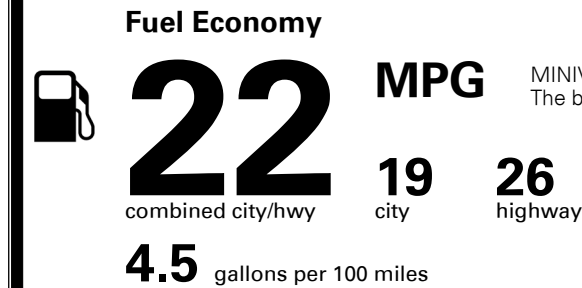

MSRP INCLUDING OPTIONS

\$ 41,100.00

INLAND FREIGHT AND HANDLING

\$ 1,175.00

TOTAL MANUFACTURER'S SUGGESTED RETAIL PRICE ▶

\$ 42,275.00

TOTAL ADDITIONAL WEIGHT:

EPA DOT Fuel Economy and Environment

Gasoline Vehicle

MINIVAN range from 20 to 48 MPG.
 The best vehicle rates 142 MPGe.

You spend
\$1,500
 more in fuel costs
 over 5 years
 compared to the
 average new vehicle.

Annual fuel cost
\$1,600

This vehicle emits 407 grams CO₂ per mile. The best emits 0 grams per mile (tailpipe only). Producing and distributing fuel also create emissions; learn more at fueleconomy.gov.