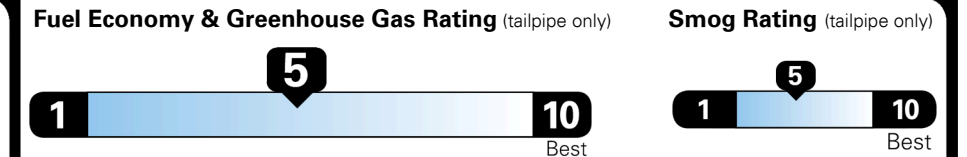

MSRP INCLUDING OPTIONS

\$ 41,100.00

INLAND FREIGHT AND HANDLING

\$ 1,175.00

TOTAL MANUFACTURER'S SUGGESTED RETAIL PRICE ▶

\$ 42,275.00

TOTAL ADDITIONAL WEIGHT:

EPA DOT Fuel Economy and Environment

Gasoline Vehicle

MINIVAN range from 20 to 48 MPG.
 The best vehicle rates 142 MPGe.

You spend
\$1,500
 more in fuel costs
 over 5 years
 compared to the
 average new vehicle.

Annual fuel cost
\$1,600

This vehicle emits 407 grams CO₂ per mile. The best emits 0 grams per mile (tailpipe only). Producing and distributing fuel also create emissions; learn more at fueleconomy.gov.