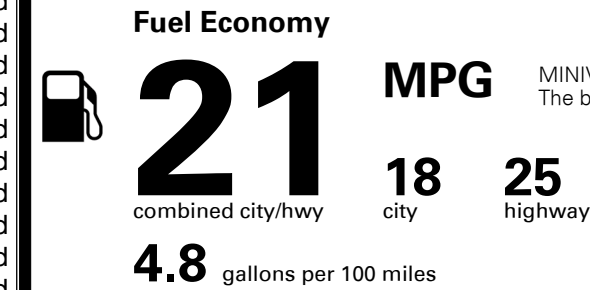

TOTAL MANUFACTURER'S SUGGESTED RETAIL PRICE ▶

\$ 53,315.00

TOTAL ADDITIONAL WEIGHT: 10.1

*Additional terms and conditions apply.
 **Kia Connect may be currently unavailable for some Model Year 2022 and newer vehicles sold or purchased in Massachusetts; please see owners.kia.com for more information.
 NOTE: When you purchase this vehicle, Kia America, Inc. collects personal information you provide to the dealership. For information on our collection and use of personal information and your rights, please see our Privacy Policy on www.kia.com.

EPA DOT Fuel Economy and Environment

Gasoline Vehicle

You spend \$3,250 more in fuel costs over 5 years compared to the average new vehicle.

Annual fuel cost \$2,350

Actual results will vary for many reasons, including driving conditions and how you drive and maintain your vehicle. The average new vehicle gets 29 MPG and costs \$8,500 to fuel over 5 years. Cost estimates are based on 15,000 miles per year at \$ 3.30 per gallon. MPGe is miles per gasoline gallon equivalent. Vehicle emissions are a significant cause of climate change and smog.