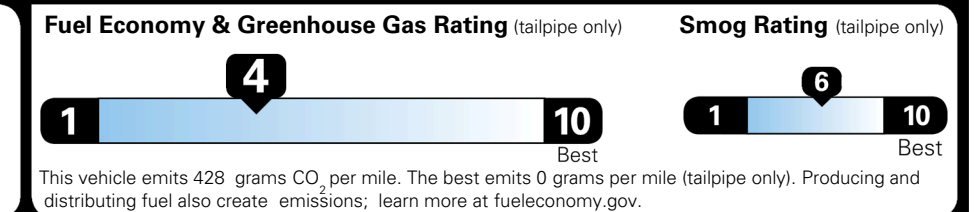

TOTAL ADDITIONAL WEIGHT: 10.1

EPA DOT Fuel Economy and Environment

Gasoline Vehicle

You spend \$3,250 more in fuel costs over 5 years compared to the average new vehicle.

Annual fuel cost \$2,350

Actual results will vary for many reasons, including driving conditions and how you drive and maintain your vehicle. The average new vehicle gets 29 MPG and costs \$8,500 to fuel over 5 years. Cost estimates are based on 15,000 miles per year at \$ 3.30 per gallon. MPGe is miles per gasoline gallon equivalent. Vehicle emissions are a significant cause of climate change and smog.