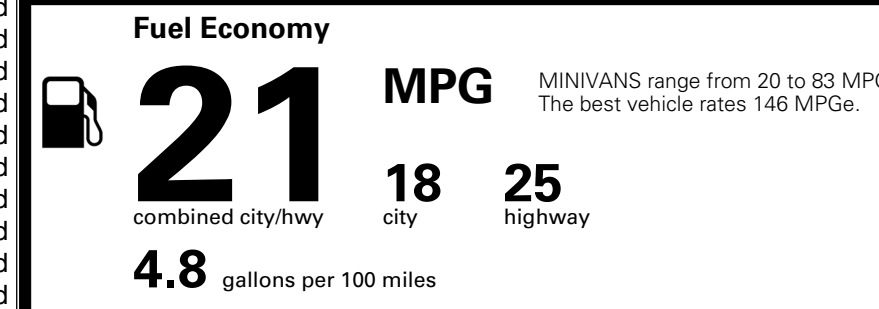

\$495.00
 Included

 \$315.00

MSRP INCLUDING OPTIONS

\$ 52,300.00

INLAND FREIGHT AND HANDLING

\$ 1,545.00

TOTAL MANUFACTURER'S SUGGESTED RETAIL PRICE ▶

\$ 53,845.00

TOTAL ADDITIONAL WEIGHT: 10.1

EPA DOT Fuel Economy and Environment

Gasoline Vehicle

You spend \$3,250 more in fuel costs over 5 years compared to the average new vehicle.

Annual fuel cost \$2,350

Actual results will vary for many reasons, including driving conditions and how you drive and maintain your vehicle. The average new vehicle gets 29 MPG and costs \$8,500 to fuel over 5 years. Cost estimates are based on 15,000 miles per year at \$ 3.30 per gallon. MPGe is miles per gasoline gallon equivalent. Vehicle emissions are a significant cause of climate change and smog.