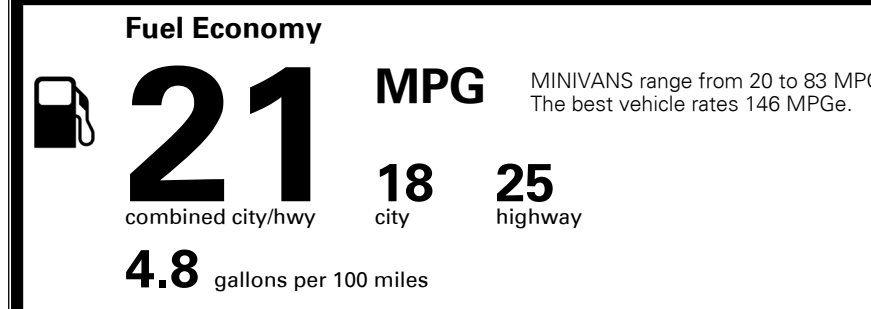

EPA DOT Fuel Economy and Environment

Gasoline Vehicle

You spend $3,250 more in fuel costs over 5 years compared to the average new vehicle.

Annual fuel cost $2,350