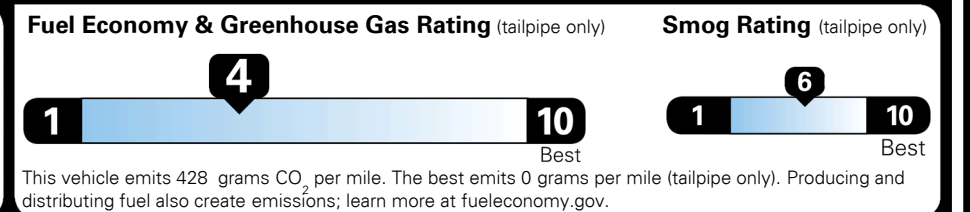

EPA DOT Fuel Economy and Environment

Gasoline Vehicle

You spend \$3,250 more in fuel costs over 5 years compared to the average new vehicle.

Annual fuel cost \$2,350

Actual results will vary for many reasons, including driving conditions and how you drive and maintain your vehicle. The average new vehicle gets 29 MPG and costs \$8,500 to fuel over 5 years. Cost estimates are based on 15,000 miles per year at \$ 3.30 per gallon. MPGe is miles per gasoline gallon equivalent. Vehicle emissions are a significant cause of climate change and smog.