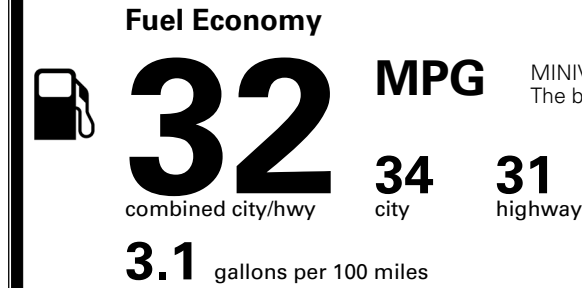

\$495.00
 Included

\$315.00
 \$750.00

MSRP INCLUDING OPTIONS

\$ 54,650.00

INLAND FREIGHT AND HANDLING

\$ 1,495.00

TOTAL MANUFACTURER'S SUGGESTED RETAIL PRICE ▶

\$ 56,145.00

TOTAL ADDITIONAL WEIGHT: 43.0

EPA DOT Fuel Economy and Environment

Gasoline Vehicle

MINIVANS range from 20 to 83 MPG. The best vehicle rates 146 MPGe.

You save \$750
 in fuel costs over 5 years compared to the average new vehicle.