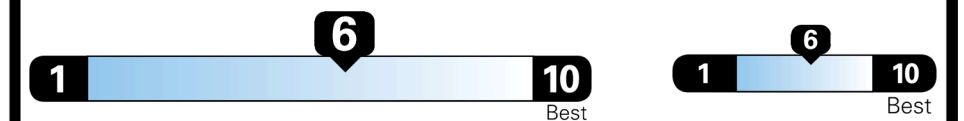

This vehicle emits 275 grams CO₂ per mile. The best emits 0 grams per mile (tailpipe only). Producing and distributing fuel also create emissions; learn more at fueleconomy.gov.

Actual results will vary for many reasons, including driving conditions and how you drive and maintain your vehicle. The average new vehicle gets 29 MPG and costs $8,500 to fuel over 5 years. Cost estimates are based on 15,000 miles per year at $ 3.30 per gallon. MPGe is miles per gasoline gallon equivalent. Vehicle emissions are a significant cause of climate change and smog.

fueleconomy.gov

Calculate personalized estimates and compare vehicles

GOVERNMENT 5-STAR SAFETY RATINGS

PARTS CONTENT INFORMATION

Overall Vehicle Score Not Rated

Based on the combined rating of frontal, side and rollover. Should ONLY be compared to other vehicles of similar size and weight.

Frontal	Driver	★★★★★
Crash	Passenger	★★★★

Based on the risk of injury in a frontal impact. Should ONLY be compared to other vehicles of similar size and weight.

Side	Front seat	Not Rated
Crash	Rear seat	Not Rated

Star ratings based on the risk of injury in a side impact.

Rollover	★★★★

Star ratings based on the risk of rollover in a single-vehicle crash.

Star ratings range from 1 to 5 stars (★★★★★) with 5 being the highest.

Source: National Highway Traffic Safety Administration (NHTSA).
www.safercar.gov or 1-888-327-4236

Manufacturer's suggested retail price includes Manufacturer's recommended pre-delivery service. License and title fees, state and local taxes and other dealer installed options and accessories are not included in the manufacturer's suggested retail price.

FOR VEHICLES IN THIS CAR LINE U.S./CANADIAN PARTS CONTENT: 2 %

MAJOR SOURCES OF FOREIGN PARTS: KOREA: 90%

NOTE: PARTS CONTENT DOES NOT INCLUDE FINAL ASSEMBLY, DISTRIBUTION, OR OTHER NON-PARTS COSTS.

FOR THIS VEHICLE FINAL ASSEMBLY POINT: GWANGMYEONG, KOREA

COUNTRY OF ORIGIN
ENGINE (MOTOR): KOREA
TRANSMISSION: KOREA